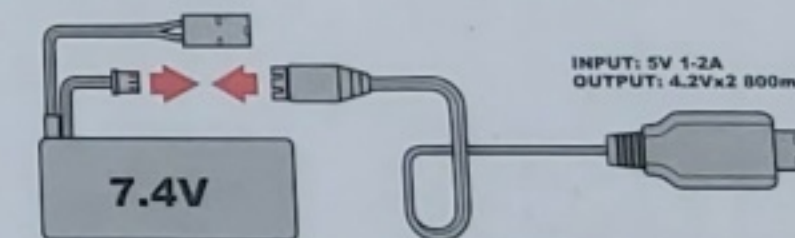

RUNNING TIME IS DEPENDENT ON BATTERY TYPE. PLEASE CHOOSE SUITABLE BATTERIES. **ALKALINE BATTERIES RECOMMENDED!**

THE TANK CAN RUN AFTER LOADING BATTERIES! RUNNING TIME AS LONG AS 20 MINUTES

- This USB charging wire is special for 7.4V lithium batteries with protective plate. It is forbidden to charge any other batteries, otherwise it will cause danger and the company won't bear the consequences.