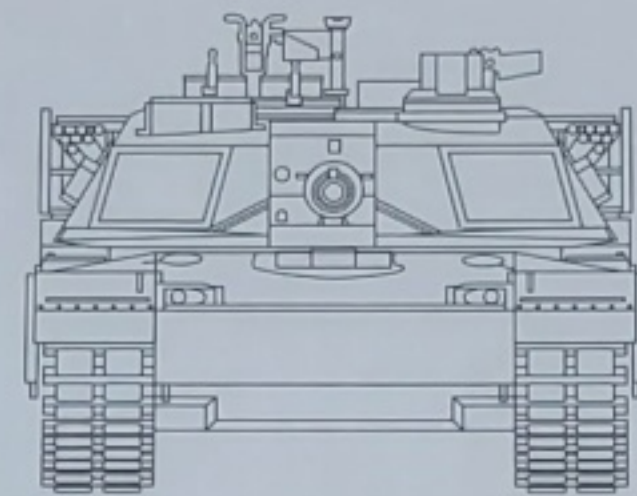

Battery use caution proceeding

1. Main Tank body uses a set of 7.2V / 7.4V rechargeable batteries
2. Please pay attention to correct polarity when replacing batteries
3. Rechargeable batteries should be charged under adult supervision, and must be used with this product matching charger to charge, otherwise there will be danger;
4. DO NOT use a mix of old and new or different types of battery
5. Low, or exhausted batteries should be removed from the unit
6. DO NOT short circuit any terminals
7. DO NOT attempt to recharge non rechargeable batteries
8. Remove batteries from the unit when recharging
9. DO NOT put batteries into a fire or into water
10. The rated input voltage battery charger MUST be suitable for your mains power voltage
11. During charging it is quite normal for the charger and batteries to heat up.

Warning:

Choking hazard! This product contains small parts. NOT suitable for children under 3 years. Contains electrical components and should be kept dry at all times. To avoid any possible injury DO NOT use if the antenna is broken. Regularly check the battery charger wires, plugs and shell and other components for damage. DO NOT use if any part is damaged. Replace any damaged components before reusing.

Max. Side Turning Angle of Turret (left/right) -----Approx. 320°
Max. Vertical Turning Angle of Gun (up/down) -----Approx. 20°
Max. Climbing Gradient(changeable on different road surfaces) -----Approx. 35°
Full length -----410mm
Full Width -----150mm
Full Height -----132mm

RECHARGEABLE BATTERY AND CHARGER SET FOR TANK.
USE 3 "AA" BATTERIES FOR TRANSMITTER (NOT INCLUDED).

"AA" X 3