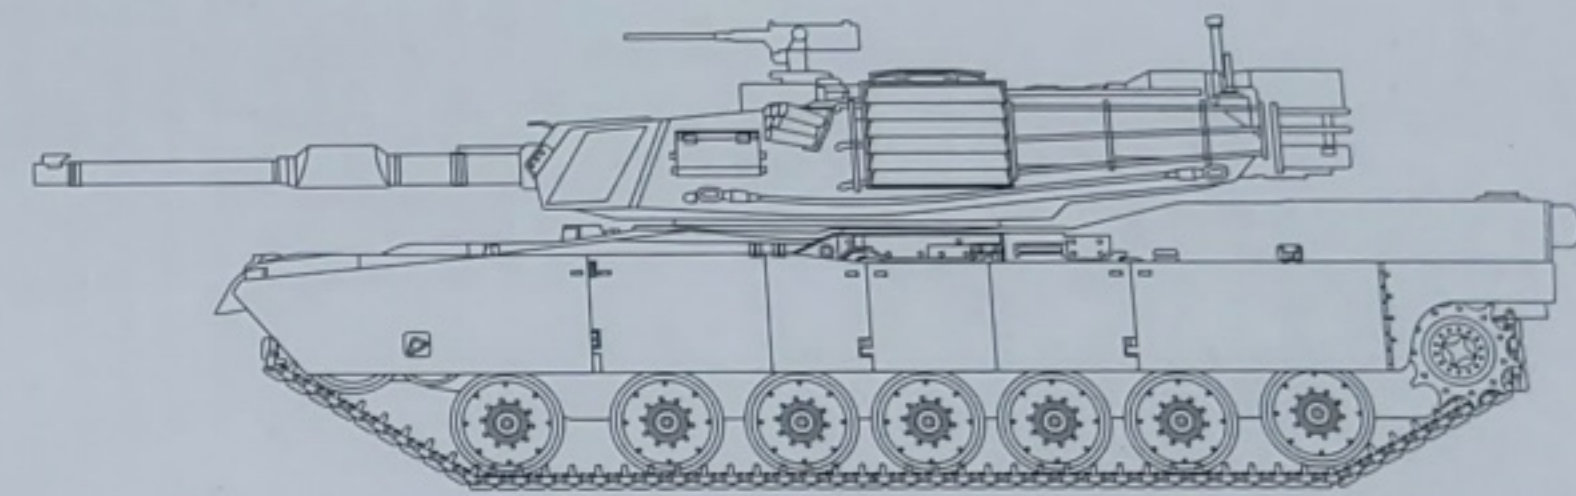

Battery use caution proceeding

1. Main Tank body uses a set of 7.2V / 7.4V rechargeable batteries
2. Please pay attention to correct polarity when replacing batteries
3. Rechargeable batteries should be charged under adult supervision, and must be used with this product matching charger to charge, otherwise there will be danger;
4. DO NOT use a mix of old and new or different types of battery
5. Low, or exhausted batteries should be removed from the unit
6. DO NOT short circuit any terminals
7. DO NOT attempt to recharge non rechargeable batteries
8. Remove batteries from the unit when recharging
9. DO NOT put batteries into a fire or into water
10. The rated input voltage battery charger MUST be suitable for your mains power voltage
11. During charging it is quite normal for the charger and batteries to heat up.

Warning:

Choking hazard! This product contains small parts. NOT suitable for children under 3 years. Contains electrical components and should be kept dry at all times. To avoid any possible injury DO NOT use if the antenna is broken. Regularly check the battery charger wires, plugs and shell and other components for damage. DO NOT use if any part is damaged. Replace any damaged components before reusing.

Max. Side Turning Angle of Turret (left/right) -----Approx. 320°
Max. Vertical Turning Angle of Gun (up/down) -----Approx. 20°
Max. Climbing Gradient(changeable on different road surfaces) -----Approx. 35°
Full length -----410mm
Full Width -----150mm
Full Height -----132mm

RECHARGEABLE BATTERY AND CHARGER SET FOR TANK.
USE 3 "AA" BATTERIES FOR TRANSMITTER (NOT INCLUDED).

"AA" X 3

RUNNING TIME IS DEPENDENT ON BATTERY TYPE. PLEASE CHOOSE SUITABLE BATTERIES. **ALKALINE BATTERIES RECOMMENDED!**

THE TANK CAN RUN AFTER LOADING BATTERIES! RUNNING TIME AS LONG AS 20 MINUTES

- This USB charging wire is special for 7.4V lithium batteries with protective plate. It is forbidden to charge any other batteries, otherwise it will cause danger and the company won't bear the consequences.

Scan the QR code, More about us

14+ AGES

WARNING:
CHOKING HAZARD - small parts,
Not for children under 3 years

Specifications colors and contents may vary from illustrations.

Made in China
ITEM NO.3816-1

Modelnr:3816

Zugelassen fuer/ approved for
DE-AT-BE-CH-CZ-DK-FI-GB
HU-IE-IS-IT-LI-LU-NL-NO-PL
PT-RO-SE-SI-TR-EE-SK-LV-
LT-GR-BG

Saglam&Eker Gb
RPhilipp-Reis-Str. 7 83150 Hausenstamm

ES-TOYS

4 260259 876788