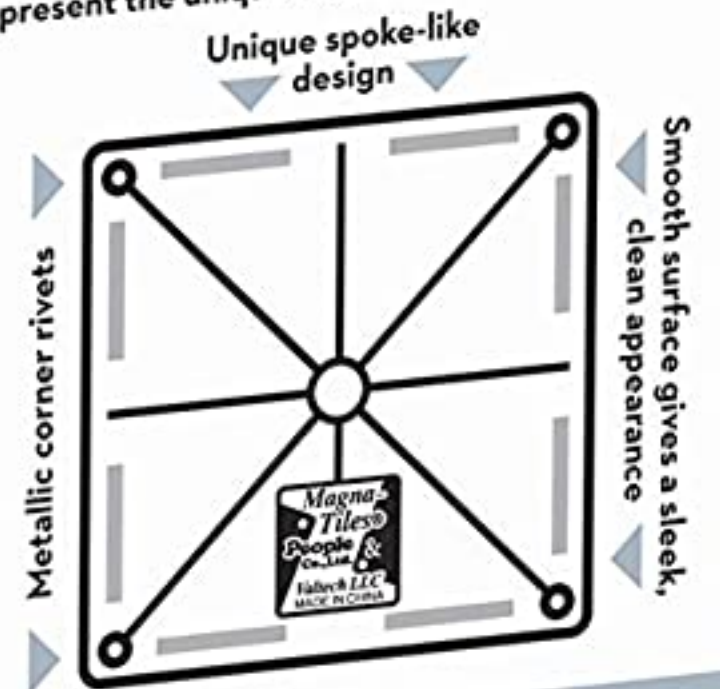

3D SHAPE BUILDING IDEAS

Valtech LLC, P.O. Box 2444, LaGrange, IL 60525 USA
www.magnatiles.com

Licensed by People Co., Japan MADE IN CHINA ©2018 Valtech LLC
Tile colors for illustrative purposes only. Actual product colors may vary.
WARNING: CHOKING HAZARD - SMALL PARTS. Not for children under 3 years.

THEY ALWAYS CONNECT!

The secret is the unique
ability to attract even
when the tiles are flipped!

DON'T SETTLE FOR IMITATIONS!

Look for the following features which
present the unique Magna-Tiles® appearance: