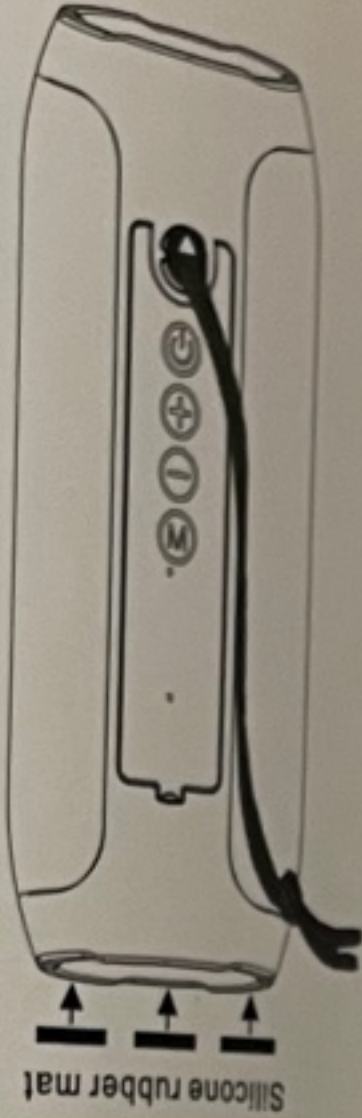

BT Music

Playing Time: 3~4H

With Mic For Hands-free Phone Call Function.

Splashproof

PORTABLE

BT Speaker

BT Music

Playing Time: 3~4H