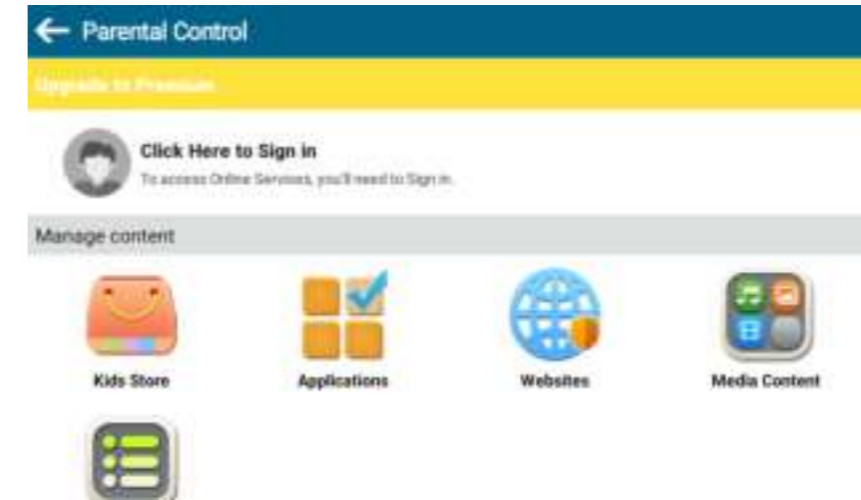

STEP 6

CONNECTING TO THE INTERNET
CLICK "COMMIT" TO ACTIVATE THE KIDS TAB SOFTWARE.

STEP 7

CONNECTING THE INTERNET
GIVE PERMISSION TO THE FOLLOWING ITEMS. CLICK ON "KIDS TAB" AND SELECT "ALWAYS."

CLICK HERE TO LOG IN: CHILD

CLICK ON "COMMIT" TO ACTIVATE THE "KIDS TAB SOFTWARE".

DESKTOP FOR KIDS AT HOME

HERE YOU CAN SEE THE DEFAULT GAMES AND MORE. ADD OR REMOVE THEM.

PARENTAL CONTROL

CLICK HERE TO GO TO PARENTAL CONTROLS AND ADD APPS, FOR EXAMPLE.

PARENTAL CONTROLS

GO BACK TO PARENTAL CONTROLS AND CLICK "APPLICATION" TO OPEN THE APPLICATION LIMITED INTERFACE.

FILTER APP

PARENTS CAN SELECT APPS THAT ARE VISIBLE ON CHILDREN'S DESKTOPS.

MEDIA CONTENT

PARENTS CAN CREATE SPECIFIC MEDIA FILES FOR THEIR CHILDREN. CHILDREN CAN THEN ENJOY THEIR OWN MUSIC, PHOTOS AND VIDEOS.