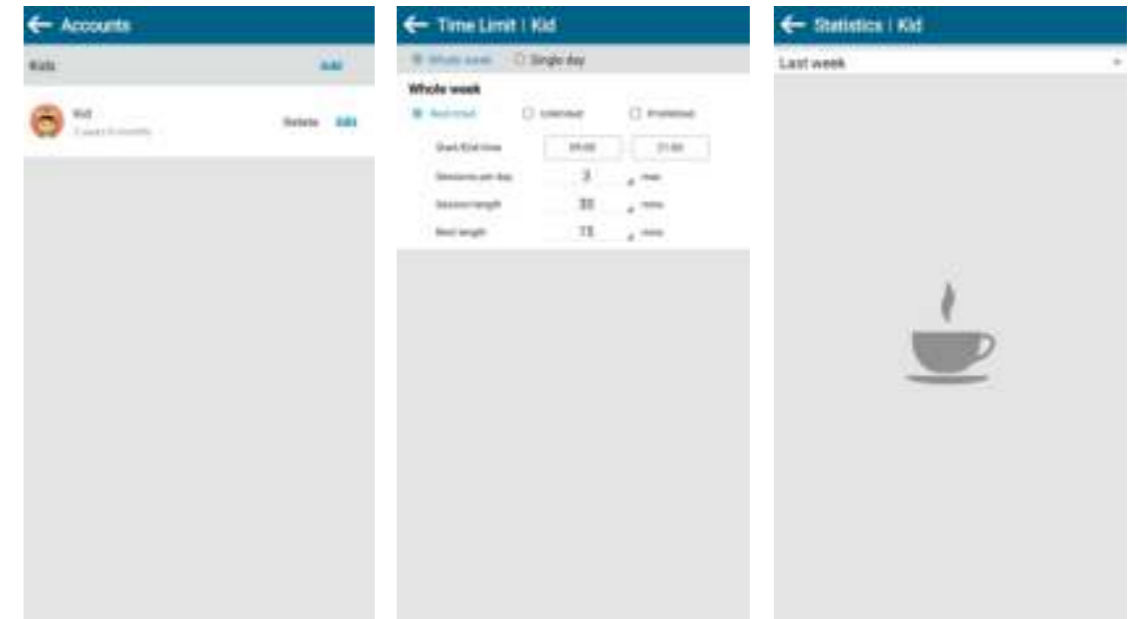

SUPPORT FOR MULTIPLE ACCOUNTS

IF PARENTS HAVE MULTIPLE CHILDREN, THIS IS NOT A PROBLEM. EACH CHILD CAN CREATE THEIR OWN ACCOUNT. THIS WAY IT IS CLEAR WHAT EVERYONE IS PLAYING.

PARENTS DESKTOP

NOTE: THE TABLET HAS PRE-INSTALLED GAMES AND SOFTWARE ON IT AND IS DESIGNED SPECIFICALLY FOR CHILDREN. IF YOU DOWNLOAD AND INSTALL APPS FROM UNKNOWN SOURCES, AFTER YOU CLOSE THE INTERFACE FOR CHILDREN. THEN WE CANNOT GUARANTEE THAT THE APPS WILL WORK OR THAT THEY ARE SUITABLE FOR CHILDREN. IN ADDITION, WE ALSO CANNOT GUARANTEE THE USER EXPERIENCE AND RELIABILITY OF THE PRODUCT.