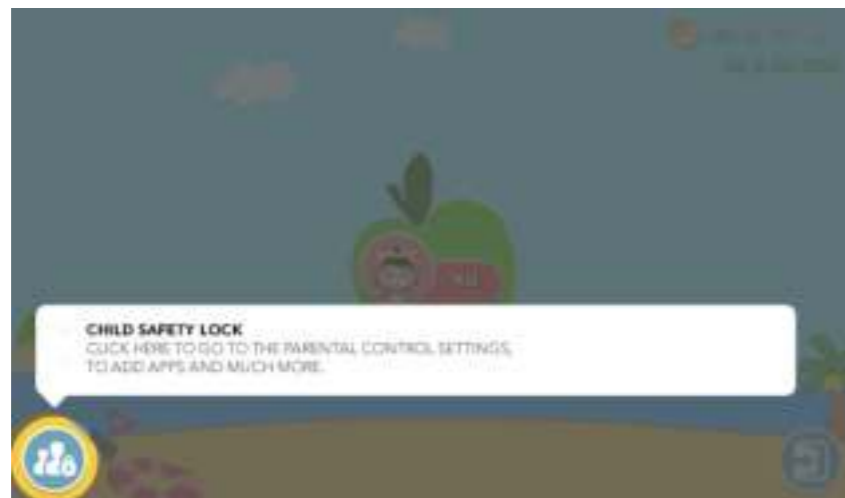

STEP 6

CONNECTING TO THE INTERNET
CLICK "COMMIT" TO ACTIVATE THE KIDS TAB SOFTWARE.

STEP 7

CONNECTING THE INTERNET
GIVE PERMISSION TO THE FOLLOWING ITEMS. CLICK ON "KIDS TAB" AND SELECT "ALWAYS."

CLICK HERE TO LOG IN: CHILD

CLICK ON "COMMIT" TO ACTIVATE THE "KIDS TAB SOFTWARE".

DESKTOP FOR KIDS AT HOME

HERE YOU CAN SEE THE DEFAULT GAMES AND MORE. ADD OR REMOVE THEM.

PARENTAL CONTROL

CLICK HERE TO GO TO PARENTAL CONTROLS AND ADD APPS, FOR EXAMPLE.

PARENTAL CONTROLS

GO BACK TO PARENTAL CONTROLS AND CLICK "APPLICATION" TO OPEN THE APPLICATION LIMITED INTERFACE.

FILTER APP

PARENTS CAN SELECT APPS THAT ARE VISIBLE ON CHILDREN'S DESKTOPS.

MEDIA CONTENT

PARENTS CAN CREATE SPECIFIC MEDIA FILES FOR THEIR CHILDREN. CHILDREN CAN THEN ENJOY THEIR OWN MUSIC, PHOTOS AND VIDEOS.