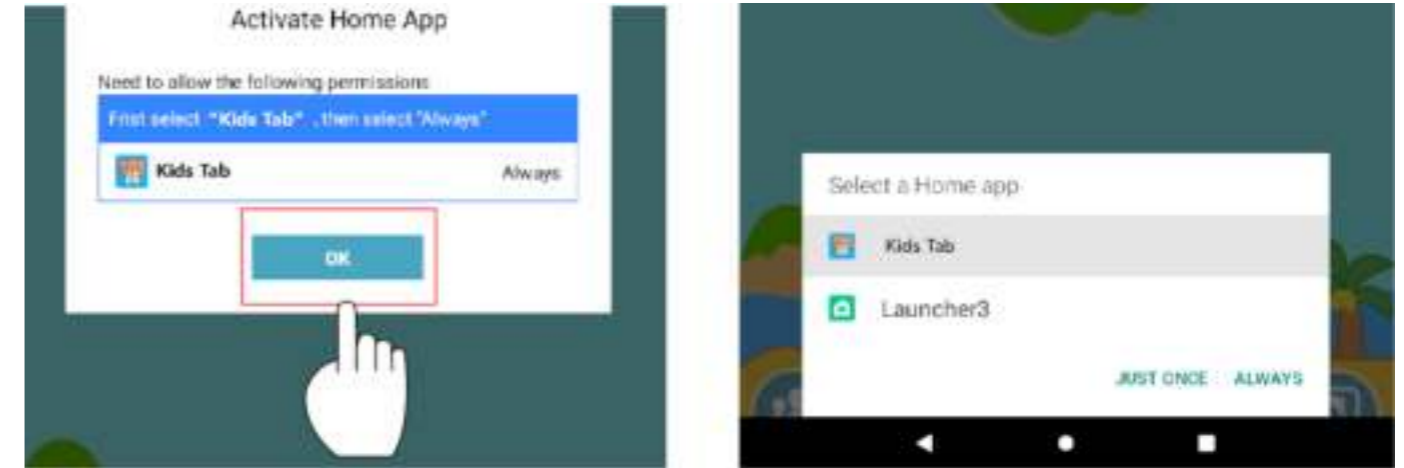

STEP 4

CONNECTING TO THE INTERNET
THERE IS CURRENTLY NO NETWORK CONNECTION. SET UP YOUR NETWORK BY CLICKING ON WIFI SETTING.

STEP 5

USING WI-FI
TURN ON THE WIFI. ALL AVAILABLE WIFI CONNECTIONS WILL BE DISPLAYED.

STEP 6

CONNECTING TO THE INTERNET
CLICK "COMMIT" TO ACTIVATE THE KIDS TAB SOFTWARE.

STEP 7

CONNECTING THE INTERNET
GIVE PERMISSION TO THE FOLLOWING ITEMS. CLICK ON "KIDS TAB" AND SELECT "ALWAYS."

CLICK HERE TO LOG IN: CHILD