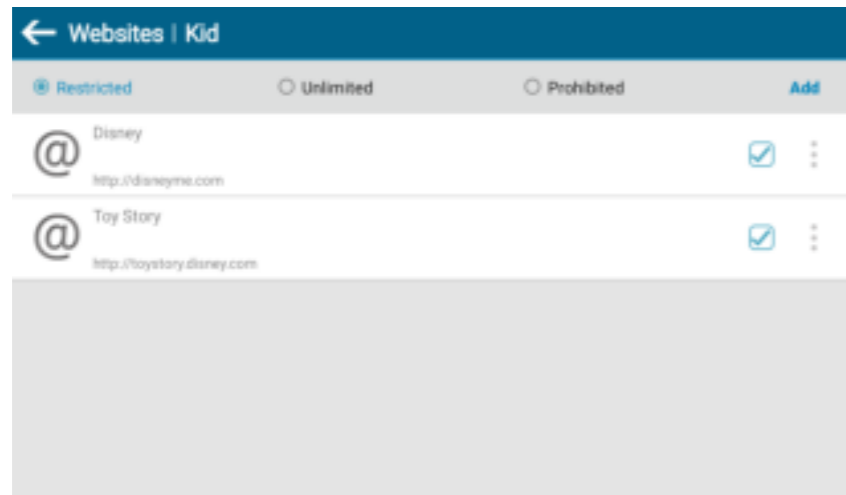

SAFE WEBSITES

PARENTS CAN SELECT SAFE WEBSITES FOR THEIR CHILDREN. THIS WAY, IT IS NOT POSSIBLE FOR CHILDREN TO VISIT UNSAFE WEBSITES.