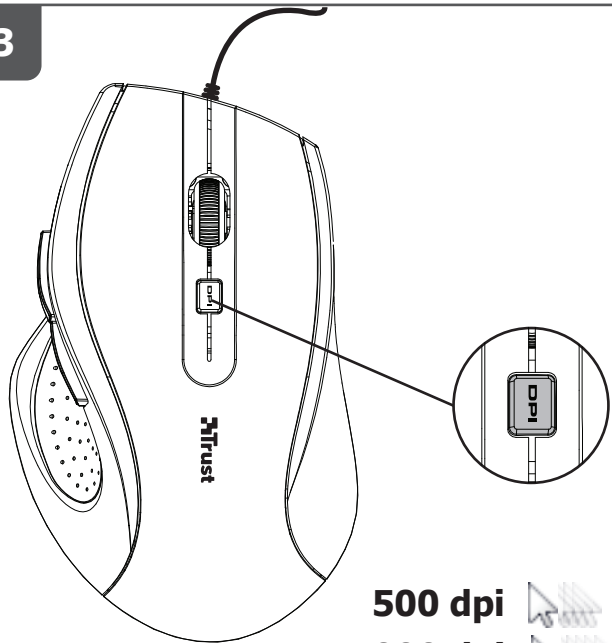

Quick Installation Guide

MaxTrack Mouse

17178

1

2

3

500 dpi
1000 dpi

4