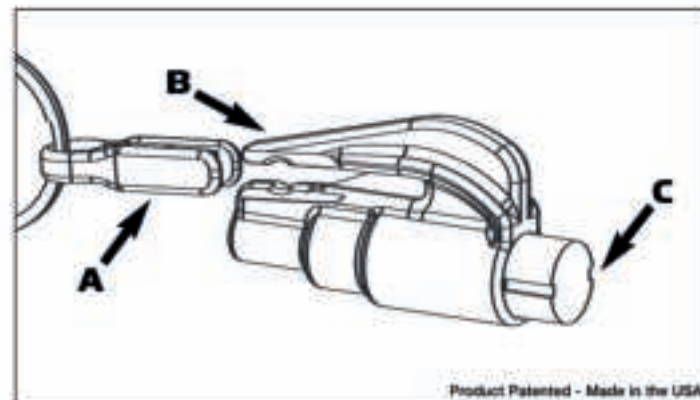

EN >>> INSTRUCTIONS

Personal rescue tool for automotive accidents/emergencies. Cuts seatbelts and breaks side and rear windows.

- A) Blade guard: remove to use.
- B) Seatbelt cutter: hook over seatbelt and pull.
- C) Window breaker: push this end of the tool against a side window until the concealed spring-loaded spike releases and shatters window. The spike is self-resetting and may be used many times. About 12lbs (5kg) of force needed.

This tool will not break windshields or laminated glass. Some automotive side windows are laminated.

WARNING

ResQMe is a rescue tool designed solely for use in vehicular emergency situations and must not be used for purposes other than rescue. May it be made clear to the consumer and/or possessor of our product(s) that under no circumstance will nov8[safety], its' employees, distributors, partners or associates be liable for any damages (indirect, direct, special, incidental or consequential) resulting from the use, misuse, or inability to use our products. To avoid injury, do not press head of ResQMe to any part of body. **KEEP OUT OF REACH OF CHILDREN.**

For more information 001-805-568-0227
1-866-4RESQME (473-7763) in US and Canada only
A Gift For Life! - resqme@nov8.com / www.resqme.com

Product Patented - Made in the USA

REGISTER AND WIN A PRIZE!

Register your purchase online today, be part of our drawings and win a prize.

For more information, log on:

www.resqme.com

Activation Code: 04RQMNOV8