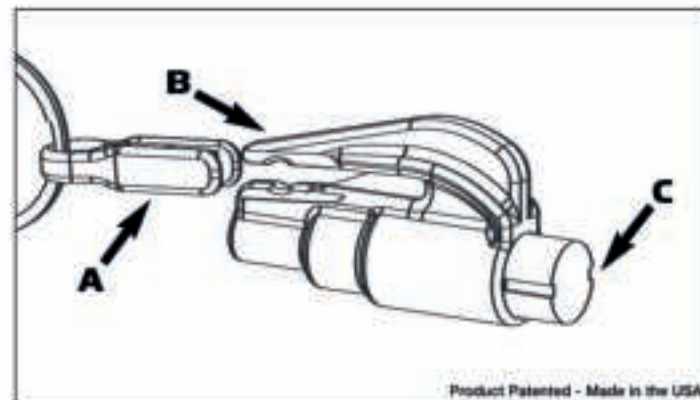

EN >>> INSTRUCTIONS

Personal rescue tool for automotive accidents / emergencies. Cuts seatbelts and breaks side and rear windows.

- A) Blade guard: remove to use.
- B) Seatbelt cutter: hook over seatbelt and pull.
- C) Window breaker: push this end of the tool against a side window until the concealed spring-loaded spike releases and shatters window. The spike is self-resetting and may be used many times. About 12lbs (5kg) of force needed.

This tool will not break windshields or laminated glass. Some automotive side windows are laminated.

WARNING

ResQMe is a rescue tool designed solely for use in vehicular emergency situations and must not be used for purposes other than rescue. May it be made clear to the consumer and/or possessor of our product(s) that under no circumstance will nov8[safety], its' employees, distributors, partners or associates be liable for any damages (indirect, direct, special, incidental or consequential) resulting from the use, misuse, or inability to use our products. To avoid injury, do not press head of ResQMe to any part of body. **KEEP OUT OF REACH OF CHILDREN.**

For more information 001-805-568-0227
1-866-4RESQME (473-7763) in US and Canada only
A Gift For Life! - resqme@nov8.com / www.resqme.com

Product Patented - Made in the USA

REGISTER AND WIN A PRIZE!

Register your purchase online today, be part of our drawings and win a prize.

A Gift For Life!

For more information, log on:

www.resqme.com

Activation Code: 04RQMNOV8