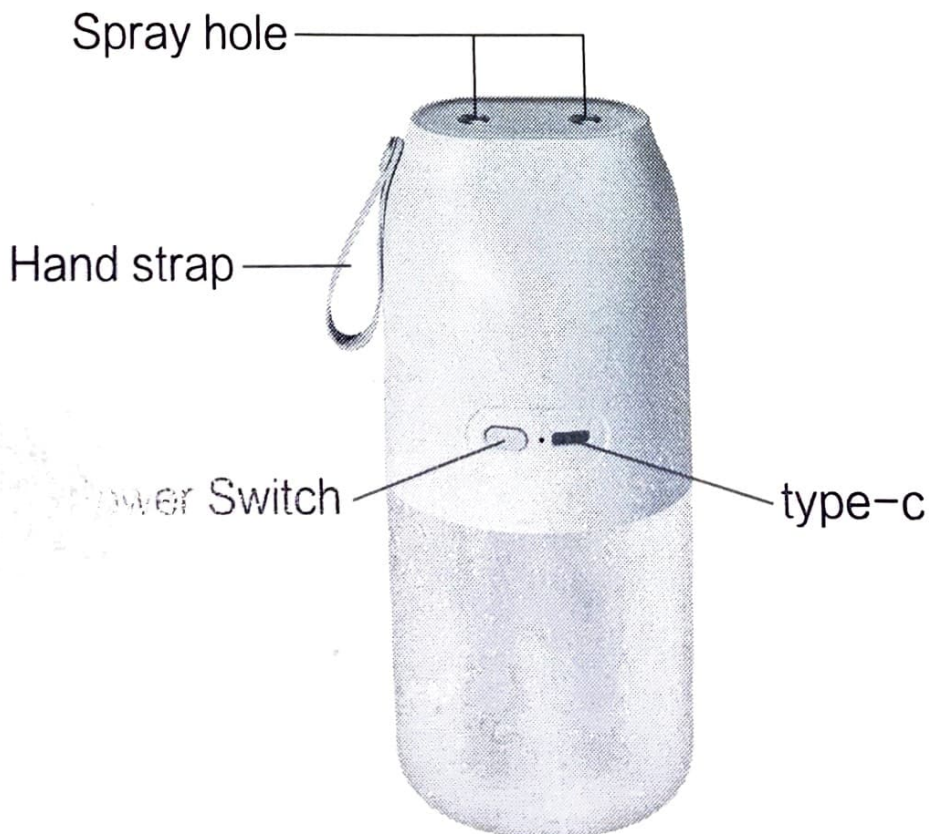

Instruction

Spray Function:

Switch on the power supply. After the absorbent cotton core is fully absorbed, first press the open double port spray mode. Once again, press short, open the single spray (left 3 seconds, right 3 seconds); press the spray again.

Night light function:

Long press the switch button to turn on the Solid-color night light, long press again to turn off the night light.

Timing function:

Open dual port spray mode, automatically shut down for 3 hours, open single port spray mode, and automatically shut down for 6 hours. If you need to spray again, you need to restart manually.

Introduce