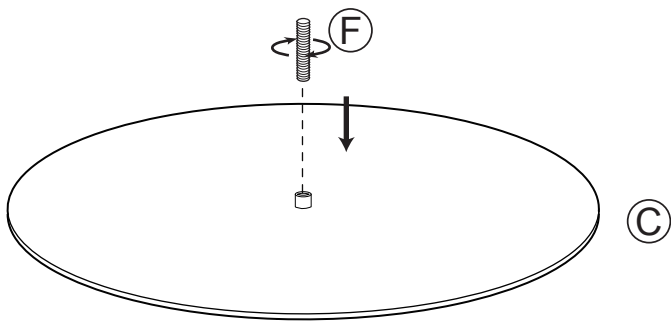

Assembly instructions

ZUIVER^o

2300219 COFFEE TABLE SNOW BRUSHED SATIN

2300220 COFFEE TABLE SNOW BRUSHED BRASS

1

2

3

4