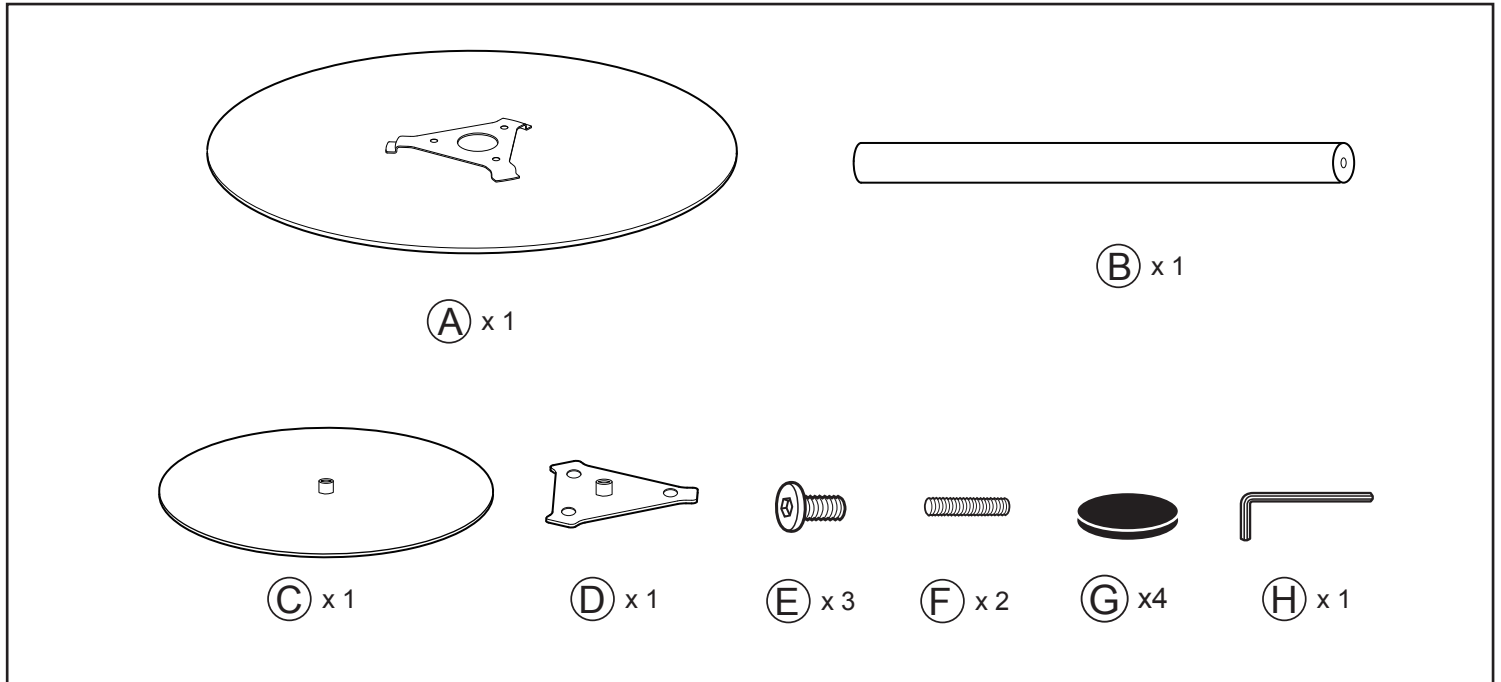

Assembly instructions

ZUIVER^o

2300219 COFFEE TABLE SNOW BRUSHED SATIN

2300220 COFFEE TABLE SNOW BRUSHED BRASS

1

2

3

4