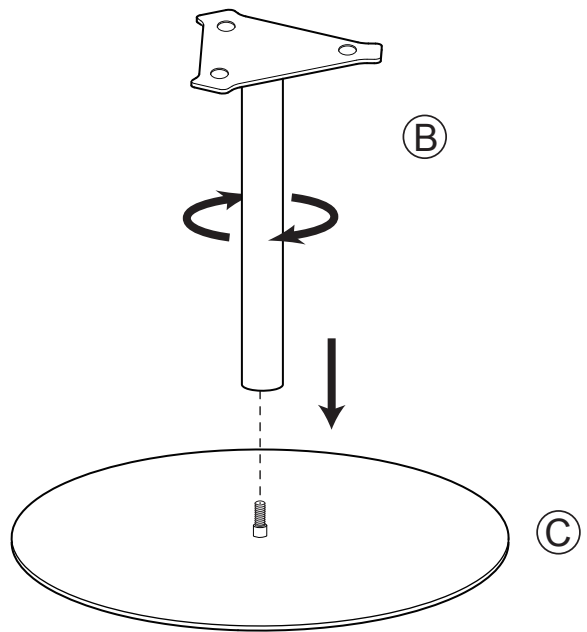

Assembly instructions

ZUIVER^o

2300219 COFFEE TABLE SNOW BRUSHED SATIN

2300220 COFFEE TABLE SNOW BRUSHED BRASS

1

2

3

4