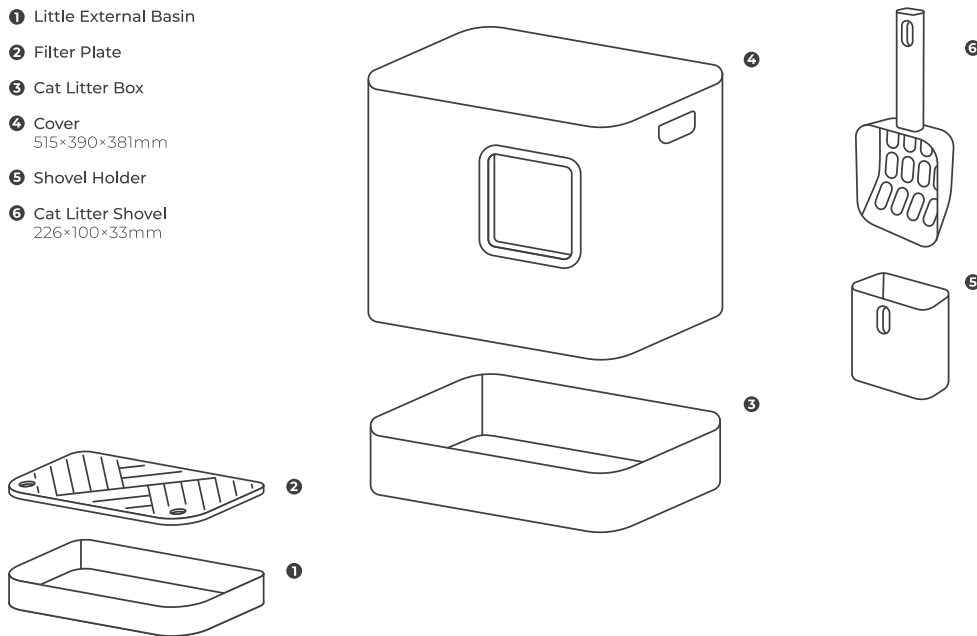

Enjoy your Hoopo® Dome Plus!

Is there anything else we can do
for you? Go to hoopo.eu/service

Product & components

- ❶ Little External Basin
- ❷ Filter Plate
- ❸ Cat Litter Box
- ❹ Cover
515×390×381mm
- ❺ Shovel Holder
- ❻ Cat Litter Shovel
226×100×33mm

Hoopo® Dome Plus
Patented design

How to Dome

Hoopo®

Hoopo®

How to install

As the picture shows, put the filter plate on the corresponding place.

As the picture shows, put the opening side of the cover down and cover it onto the cat litter basin.