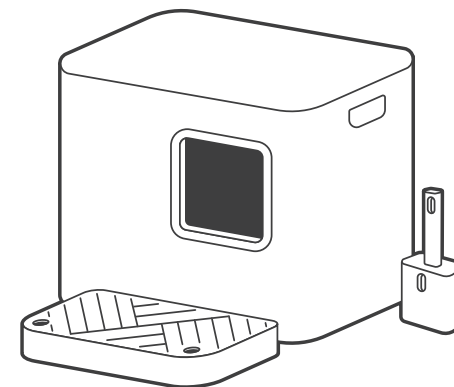

Enjoy your Hoopo® Dome Plus!

Is there anything else we can do
for you? Go to hoopo.eu/service

Product & components

- ❶ Little External Basin
- ❷ Filter Plate
- ❸ Cat Litter Box
- ❹ Cover
515×390×381mm
- ❺ Shovel Holder
- ❻ Cat Litter Shovel
226×100×33mm

Hoopo® Dome Plus
Patented design

How to Dome

Hoopo®

Hoopo®

How to install

As the picture shows, put the filter plate on the corresponding place.

As the picture shows, put the opening side of the cover down and cover it onto the cat litter basin.