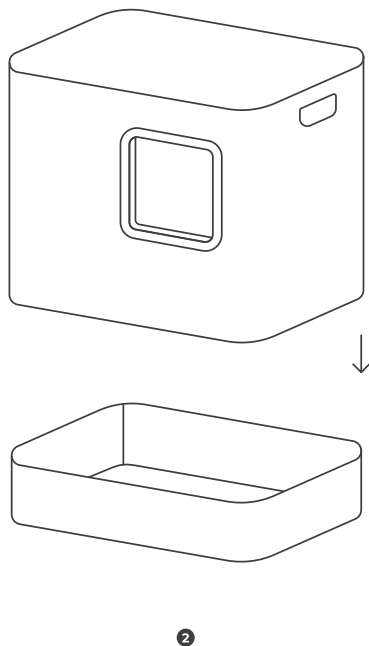

Enjoy your Hoopo® Dome Plus!

Is there anything else we can do
for you? Go to hoopo.eu/service

Product & components

- ❶ Little External Basin
- ❷ Filter Plate
- ❸ Cat Litter Box
- ❹ Cover
515×390×381mm
- ❺ Shovel Holder
- ❻ Cat Litter Shovel
226×100×33mm

Hoopo® Dome Plus
Patented design

How to Dome

Hoopo®

Hoopo®

How to install

As the picture shows, put the filter plate on the corresponding place.

As the picture shows, put the opening side of the cover down and cover it onto the cat litter basin.