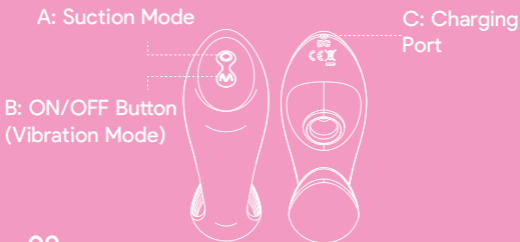

**Max Current of Suction Motor:** 150mAh

**Max Current of Vibration Motor:** 500mAh

**Size:** 140.3\*112.6\*45.5mm

**Weight:** 172g