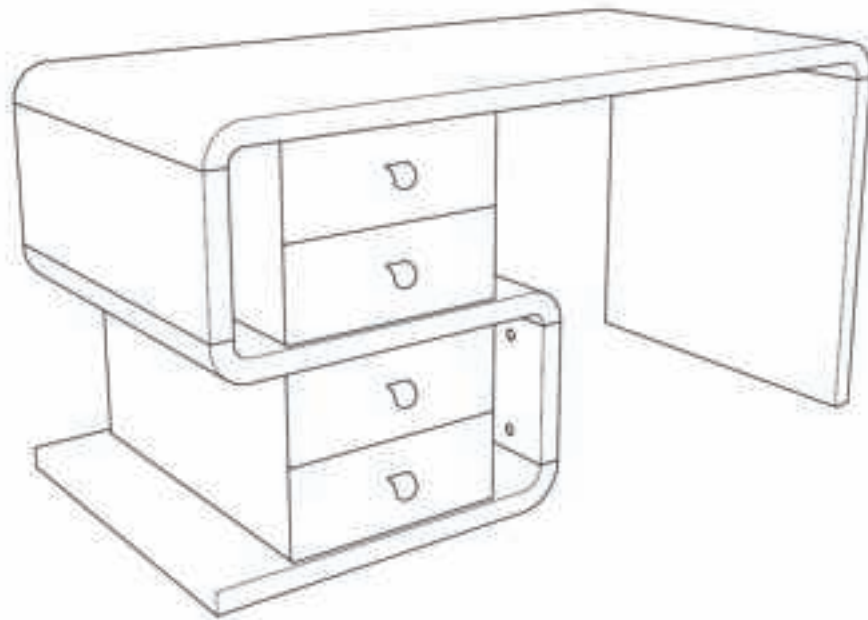

# 82993 Desk SOFT SNAKE WALNUT 150x70cm

**KARE**  
DESIGN