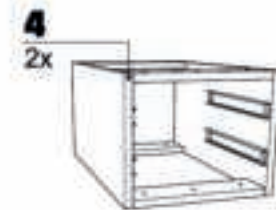

# 82993 Desk SOFT SNAKE WALNUT 150x70cm

**KARE**  
DESIGN