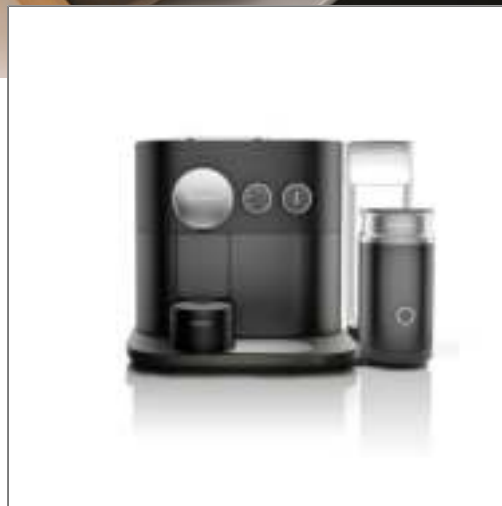

# KRUPS

**Nespresso Expert & Milk XN6018**  
Expert & Milk Black  
XN601810