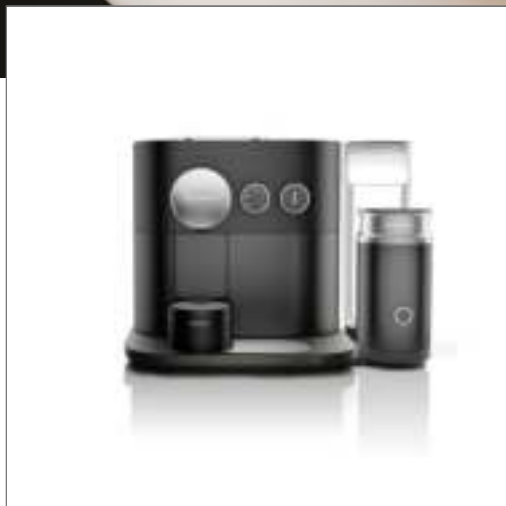

# KRUPS

**Nespresso Expert & Milk XN6018**  
Expert & Milk Black  
XN601810