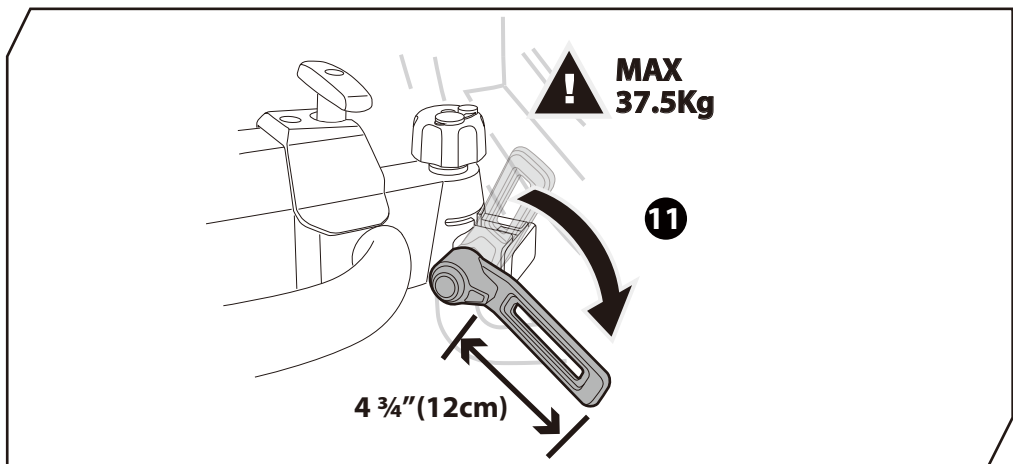

x1

x2

x1

1

\* This plate is not included.

**Denmark only** 504x120mm

\* This tool is not included.

**MAX  
40KG**