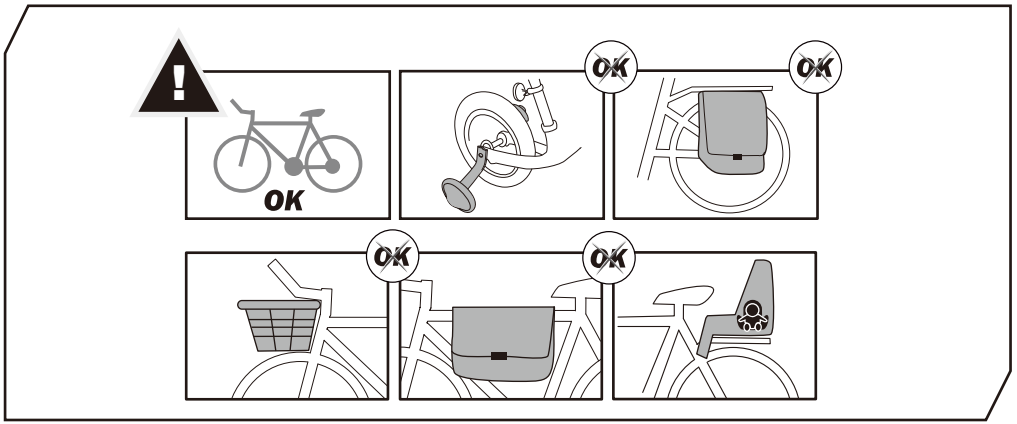

x1

x2

x1

1

\* This plate is not included.

**Denmark only** 504x120mm

\* This tool is not included.

**MAX  
40KG**