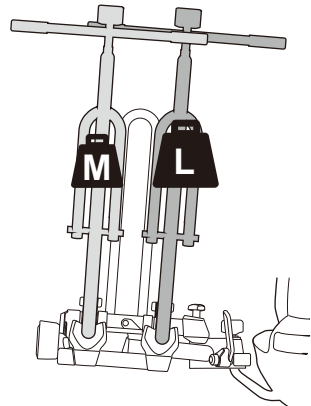

# PART LIST

x1

x1

x1

x2

x1

x2

x1

x1

x2

x1

1

\* This plate is not included.

**Denmark only** 504x120mm

\* This tool is not included.

**MAX  
40KG**