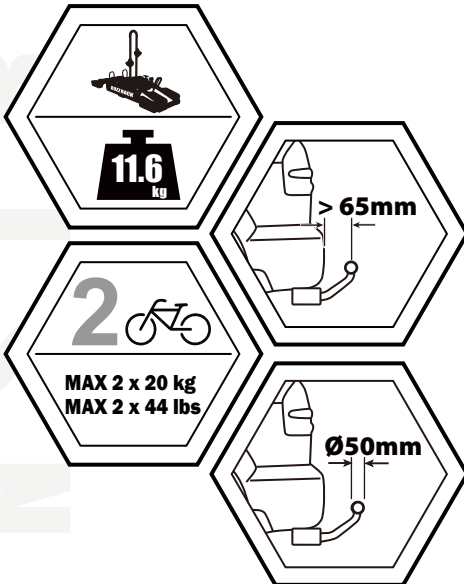

# BUZZRACK

Max  kg		
40 kg	11.6 kg	28.4 kg
50 kg		38.4 kg
>55 kg		MAX 40 kg

# PART LIST

x1

x1

x1

x2

x1

x2

x1

x1

x2

x1

1

\* This plate is not included.

**Denmark only** 504x120mm

\* This tool is not included.

**MAX  
40KG**