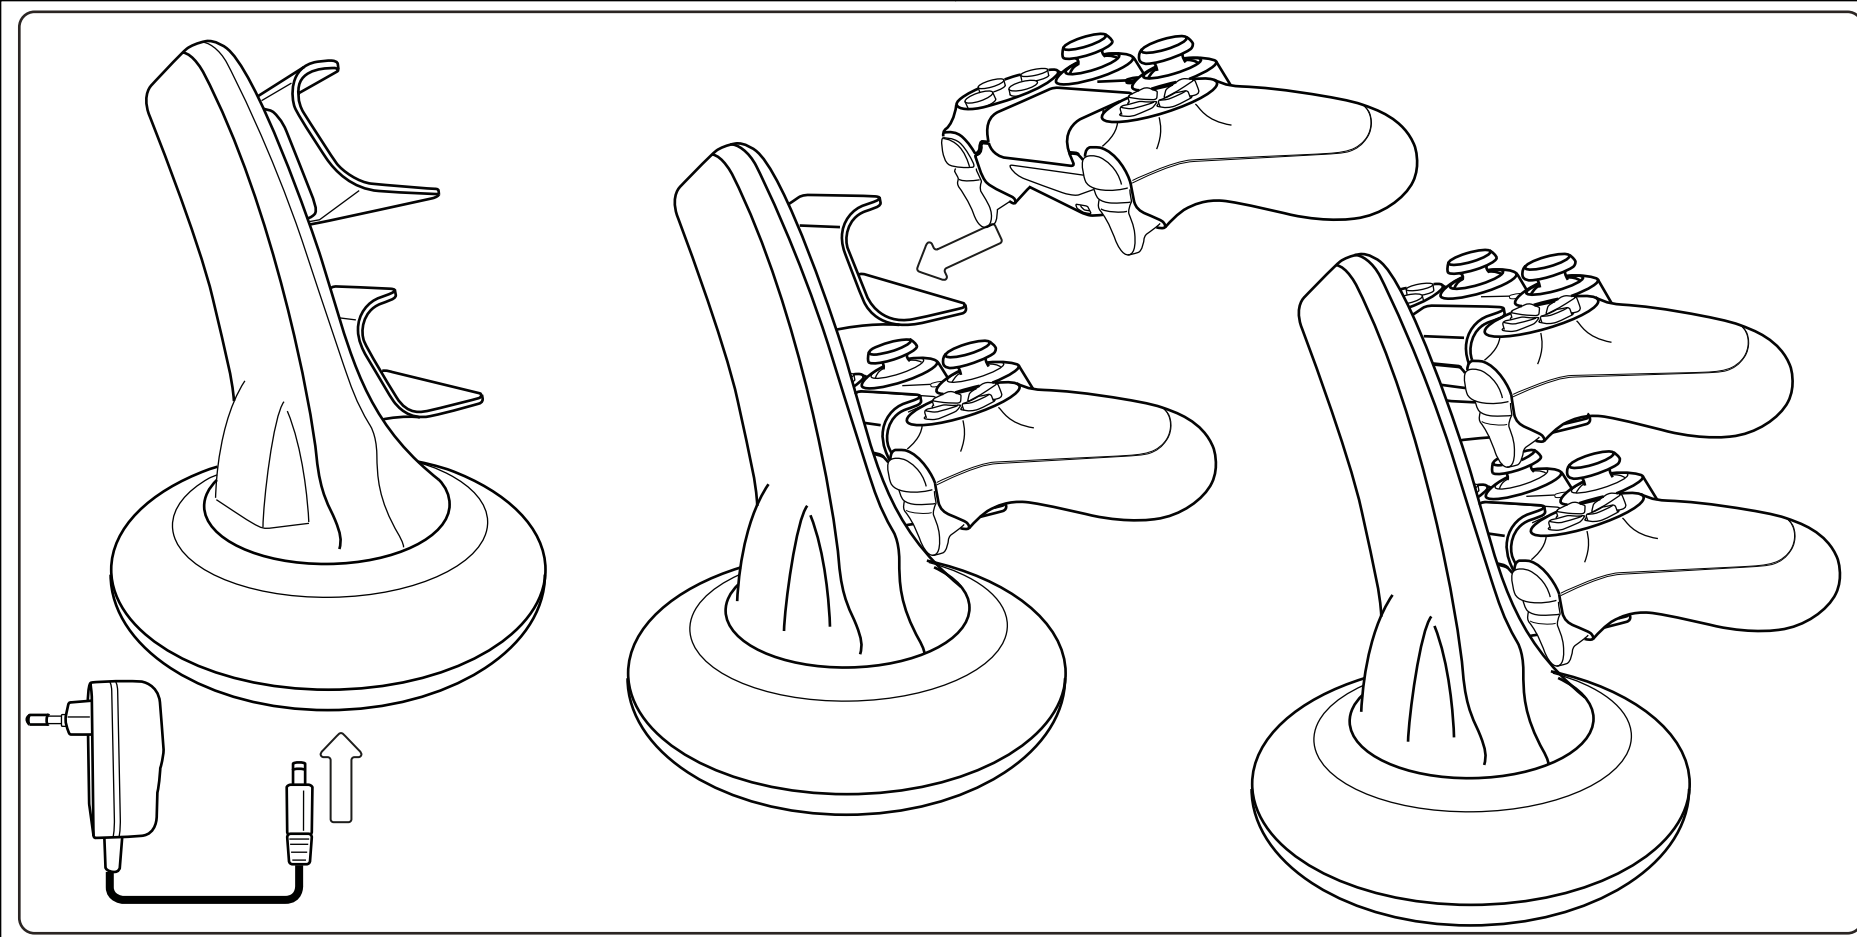

 Trust

PS4 DUO CHARGER  
CXT 243

[www.trust.com/19818/faq](http://www.trust.com/19818/faq)