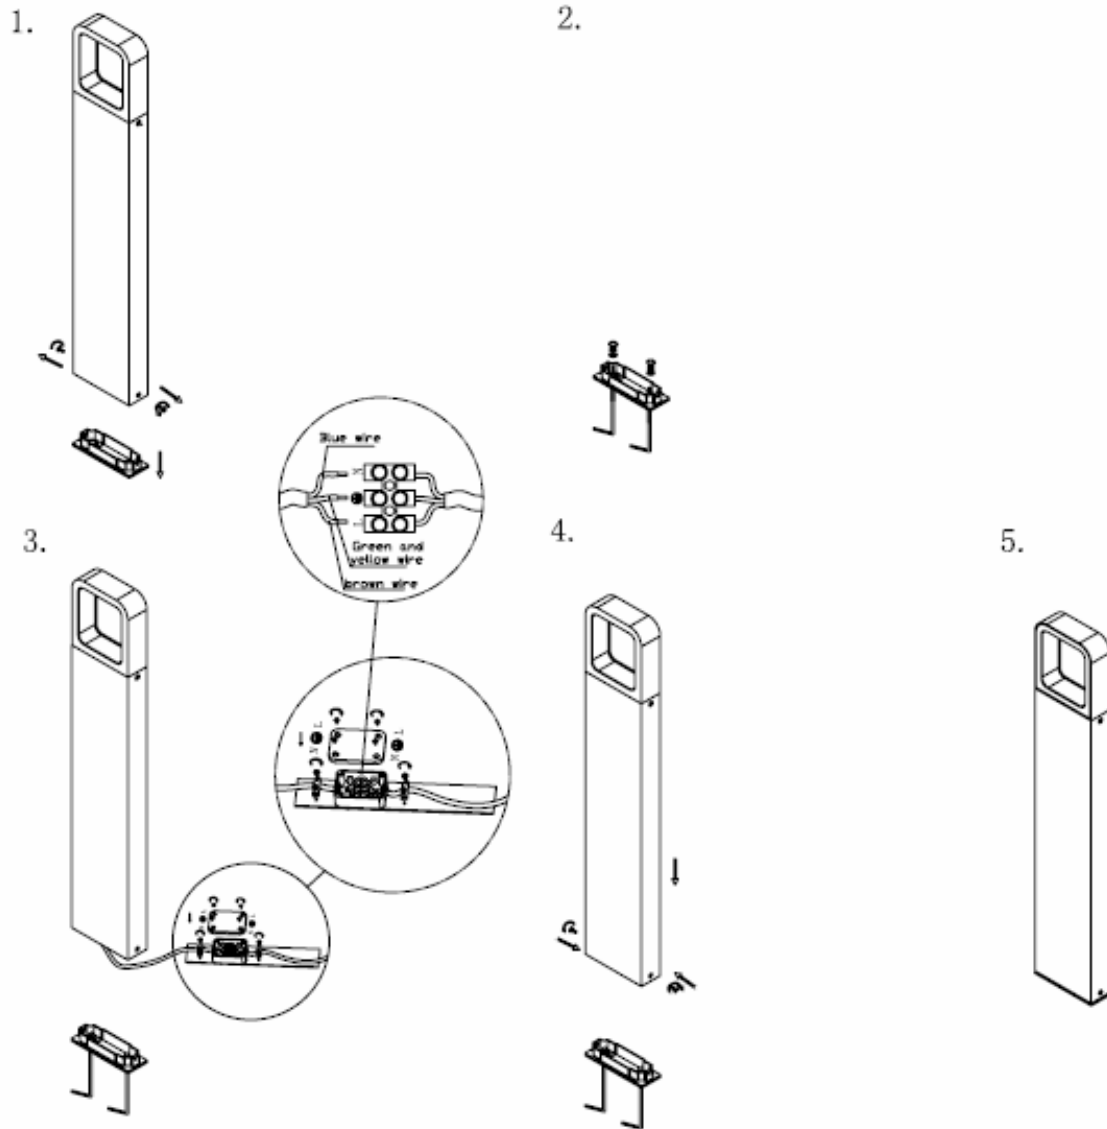

Line drawing of the item

Item number: 27867/65/31

Installation drawing

Technical details

materials used:	Die-cast Aluminium
color:	White
dimmable and how is the fixture dimmable:	
size:	Height: 12CM Length: 4CM Width: 65CM Net Weight: 1.88KG
power requirements:	220-240V~50Hz
bulb type and maximum Wattage:	LED Max.7W
number of bulbs:	1x7W LED
IP degree:	IP54