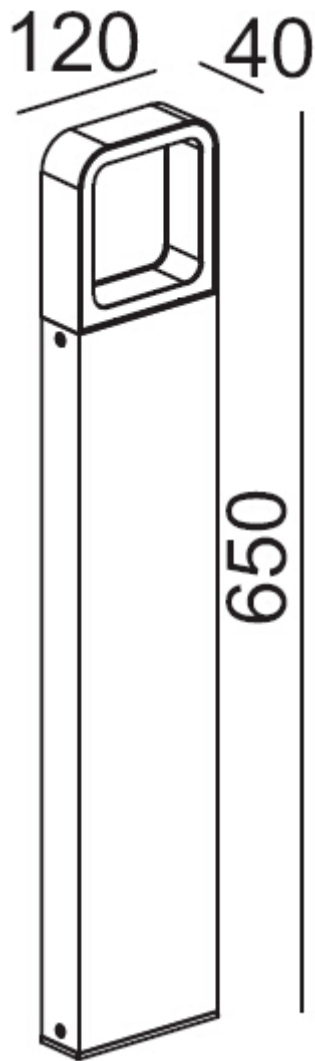

Line drawing of the item

Item number: 27867/65/31

Installation drawing

Technical details

materials used:	Die-cast Aluminium
color:	White
dimmable and how is the fixture dimmable:	
size:	Height: 12CM Length: 4CM Width: 65CM Net Weight: 1.88KG
power requirements:	220-240V~50Hz
bulb type and maximum Wattage:	LED Max.7W
number of bulbs:	1x7W LED
IP degree:	IP54