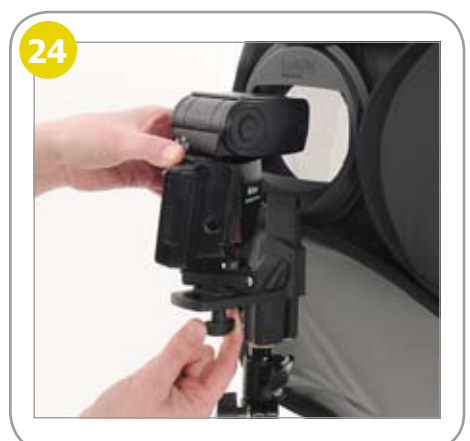

Setting up the Ezybox Hotshoe

Setting up the Joe McNally Ezybox Hotshoe

Changing the optional shoe mount for Quantum and Metz

25

Quantum

26

27

28