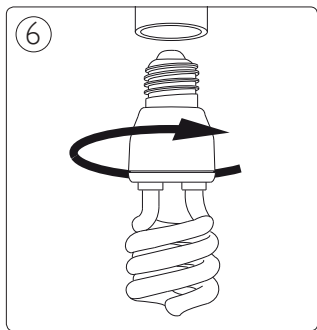

# PHILIPS

Incl.

3

7

Philips Lighting Contact Centre  
Int. Business Reply Service  
I.B.R.S. / C.C.R.I. Numéro 10461  
5600 VB Eindhoven  
Pays-Bas / The Netherlands

[www.philips.com/homelighting](http://www.philips.com/homelighting)  
☎ +800 7445 4775