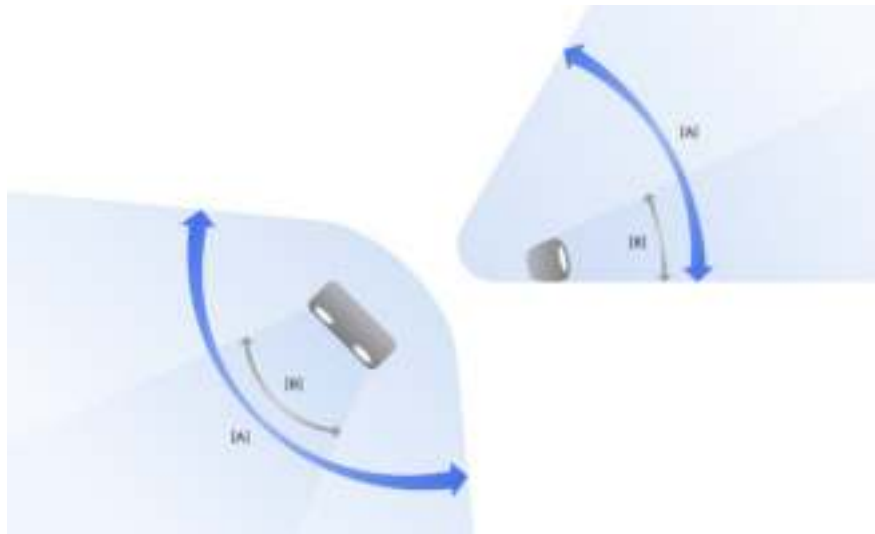

SRS_XB23_Black_rear

SRS_XB23_Black_vertic al_w ith _horizontal

Already available on the palette net

Illustration

To show the technical detail in the sound quality

Live Sound

X-Balanced Speaker Unit

A=LIVE SOUND on
B=LIVE SOUND off