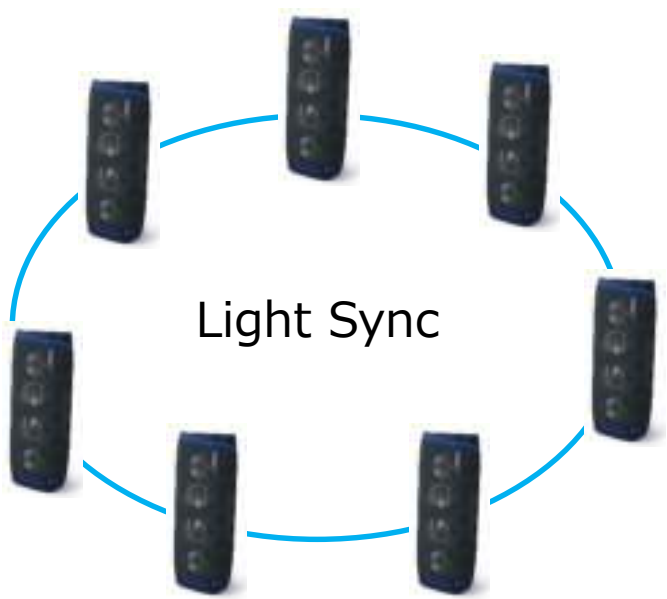

*XB23 doesn't have the lighting

Lighting

Liven up atmosphere like EDM Festival

Usability-Party Connect (former Wireless party chain)

① Several pattern of Lighting synch-mode
Up to 100 units

- All Flashing
- Random
- Circle
- Mode Off

② Smartphone App control

Sony|Music Center can control this function

- Select the pattern of lighting synch-mode

Party Connect

*Party connect only works within XB43/33/23

Usability-Multi layout

**You can layout the main unit both horizontally and vertically.
With vertical placement, you can save the space with small footprint**