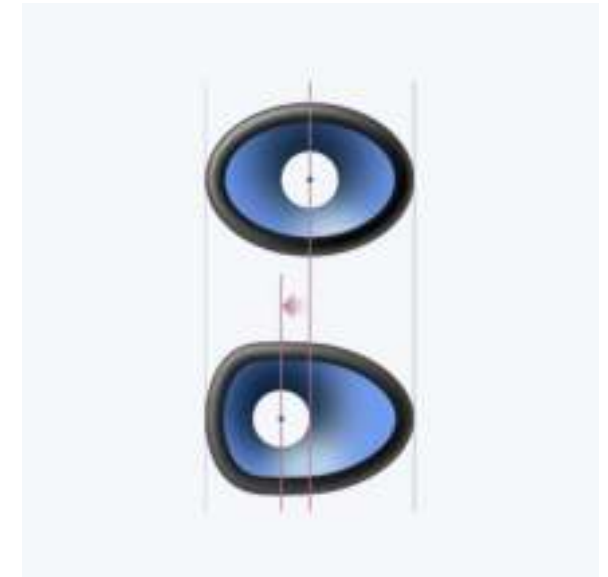

SRS_XB23_Black_rear

SRS_XB23_Black_vertic al_w ith _horizontal

Already available on the palette net

Illustration

To show the technical detail in the sound quality

Live Sound

X-Balanced Speaker Unit

A=LIVE SOUND on
B=LIVE SOUND off