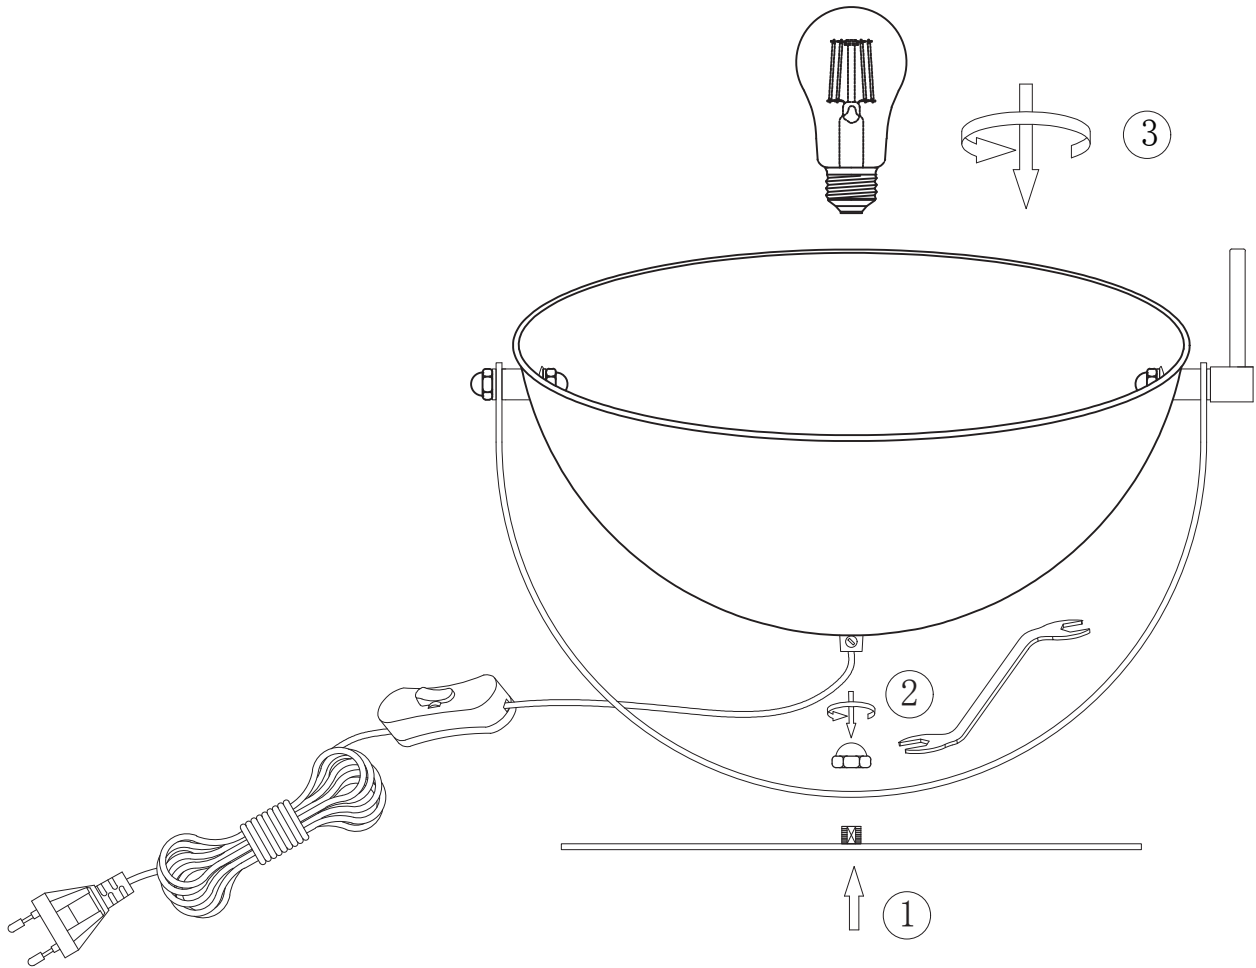

INSTRUCTION MANUAL

Magnax TL Black and Gold Adjustable
102507

Overall Sizes:

405