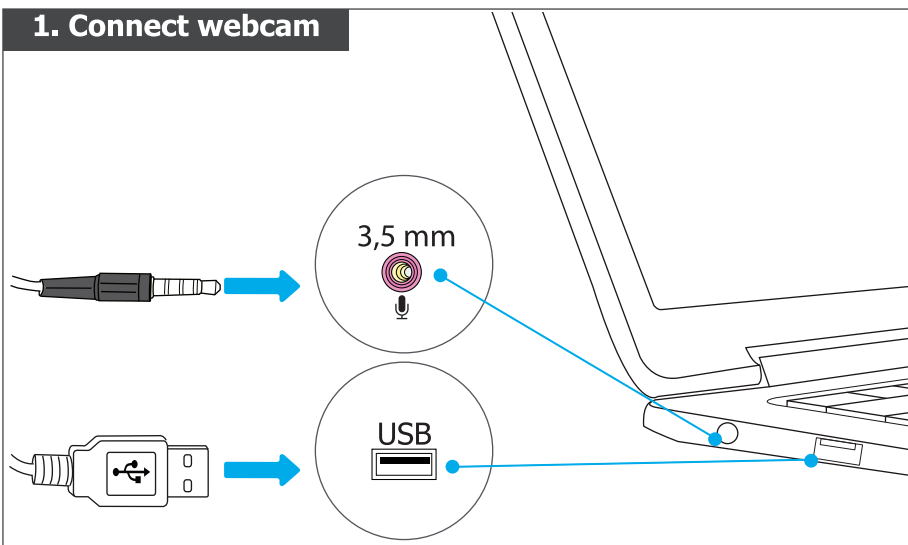

1. Connect webcam