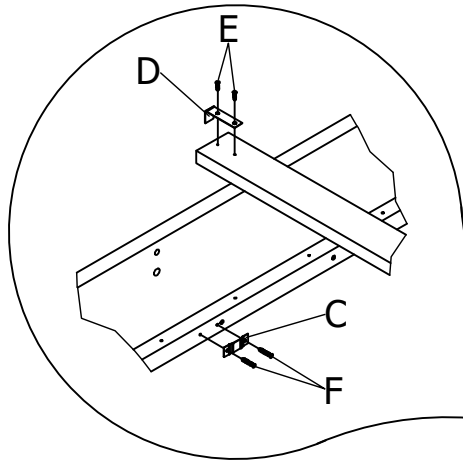

# bopita®

ASSEMBLY INSTRUCTION  
MONTAGE HANDLEIDING  
MONTAGE ANLEITUNG  
NOTICE DE MONTAGE  
MANUAL DE MONTAJE

UK  
NL  
D  
F  
ESP

MODEL : COMBIFLEX  
TYPE : BASIC BED 90X200  
COLOUR : WHITE  
ART.CODE : 430146.11.

Distributor:

BOPITA  
Energieweg 1  
6662 NS Elst  
The Netherlands

[www.bopita.com](http://www.bopita.com)

31.01.2020.

A 	B 
M6X100 8X	M6 8X
artcode:441028	artcode:442004
C 	D 
4X	4X
artcode:446107	artcode:446108
E 	F 
3,5X16 8X	3,5x25 8X
artcode:431006	artcode:431008
G 	H 
5X40 30X	Ø8X40 8X
artcode:431034	artcode:
I 	
1X	
artcode:445001	

ASSEMBLY INSTRUCTION  
MONTAGE HANDLEIDING  
MONTAGE ANLEITUNG  
NOTICE DE MONTAGE  
MANUAL DE MONTAJE

UK  
NL  
D  
F  
ESP

MODEL : COMBIFLEX  
TYPE : PROTECTION SIDE  
COLOUR : WHITE  
ART.CODE : 412146.11.

Distributor:

BOPITA  
Energieweg 1  
6662 NS Elst  
The Netherlands

[www.bopita.com](http://www.bopita.com)

31.01.2020.

A 	B 	C 	D 	E 	F 
M6X100 2X	M6 2X	M6X35 2X	Ø8X40 2X	1X	Ø8X30 3X
artcode: 441028	artcode: 442004	artcode: 441013	artcode:	artcode:	artcode: