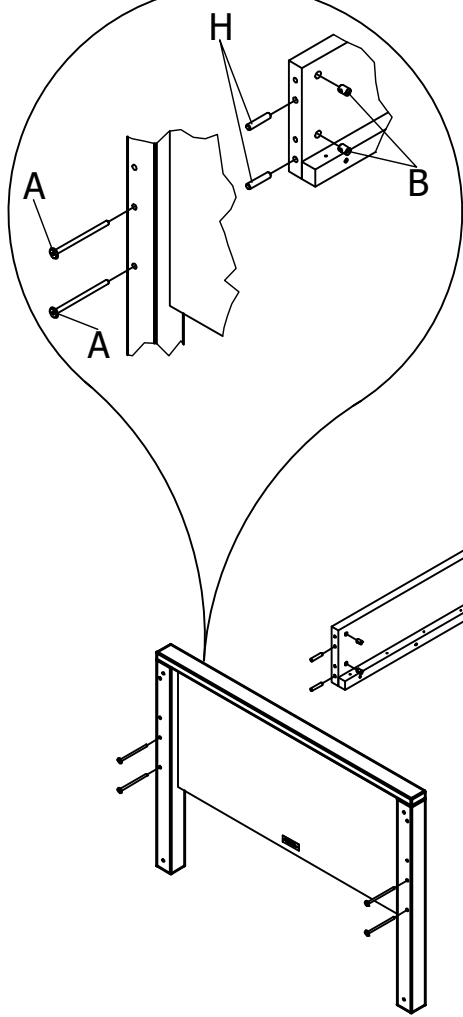

# bopita®

ASSEMBLY INSTRUCTION  
MONTAGE HANDLEIDING  
MONTAGE ANLEITUNG  
NOTICE DE MONTAGE  
MANUAL DE MONTAJE

UK  
NL  
D  
F  
ESP

MODEL : COMBIFLEX  
TYPE : BASIC BED 90X200  
COLOUR : WHITE  
ART.CODE : 430146.11.

Distributor:

BOPITA  
Energieweg 1  
6662 NS Elst  
The Netherlands

[www.bopita.com](http://www.bopita.com)

31.01.2020.

A 	B 
M6X100 8X	M6 8X
artcode:441028	artcode:442004
C 	D 
4X	4X
artcode:446107	artcode:446108
E 	F 
3,5X16 8X	3,5x25 8X
artcode:431006	artcode:431008
G 	H 
5X40 30X	Ø8X40 8X
artcode:431034	artcode:
I 	
1X	
artcode:445001	

ASSEMBLY INSTRUCTION  
MONTAGE HANDLEIDING  
MONTAGE ANLEITUNG  
NOTICE DE MONTAGE  
MANUAL DE MONTAJE

UK  
NL  
D  
F  
ESP

MODEL : COMBIFLEX  
TYPE : PROTECTION SIDE  
COLOUR : WHITE  
ART.CODE : 412146.11.

Distributor:

BOPITA  
Energieweg 1  
6662 NS Elst  
The Netherlands

[www.bopita.com](http://www.bopita.com)

31.01.2020.

A 	B 	C 	D 	E 	F 
M6X100 2X	M6 2X	M6X35 2X	Ø8X40 2X	1X	Ø8X30 3X
artcode: 441028	artcode: 442004	artcode: 441013	artcode:	artcode:	artcode: