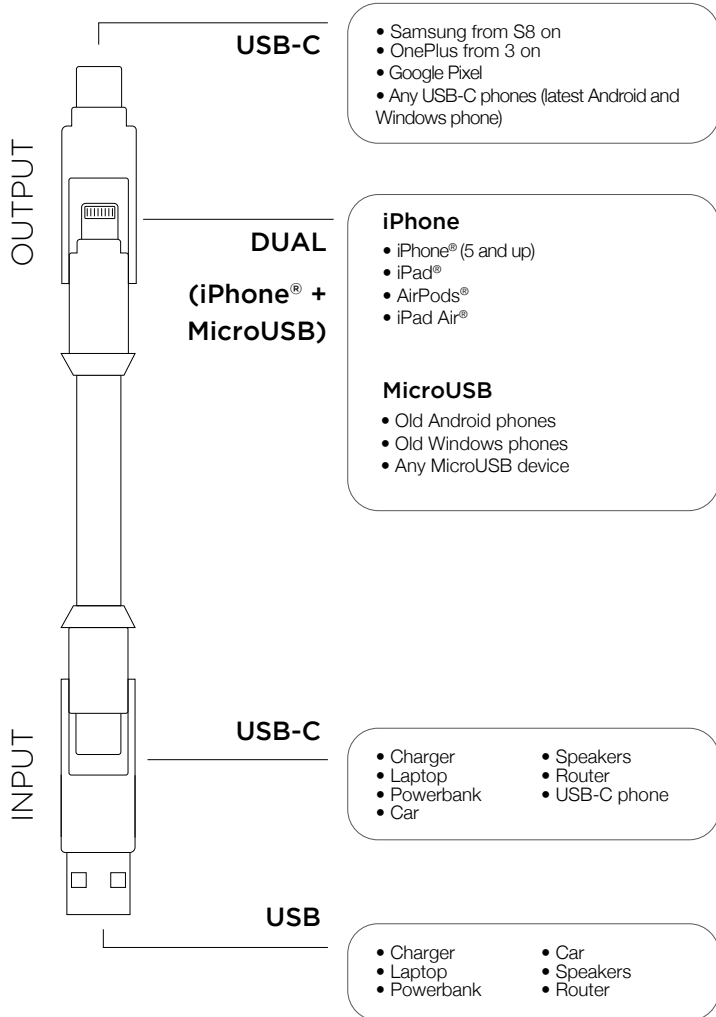

Specification

Up to 15W charging (5V-3A)

Warnings

 KEEP THE DEVICE OUT OF REACH OF CHILDREN.

 KEEP THE DEVICE AWAY FROM FIRE AND HIGH TEMPERATURES.

 AVOID DROPPING THE DEVICE.

 DO NOT SUBMERGE IN WATER OR EXPOSE TO ADVERSE WEATHER CONDITIONS.

 DO NOT OPEN OR PUNCTURE IT.

SCAN FOR
MORE INFO

Designed in Switzerland
Made in China

inCharge®

6

User Manual

Connectors

Hook Your Keys

- 1.** Open the two inCharge 6 side and insert your keyring.
- 2.** Close the two side, thanks to the magnet and the anti-sliding system inCharge will never get lost
- 3.** Use your keys as you always do, now you have your Swiss Army Knife of cables.

Dual Connector