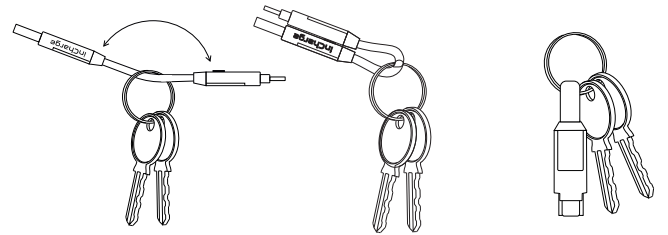

Specification

Up to 15W charging (5V-3A)

Warnings

 KEEP THE DEVICE OUT OF REACH OF CHILDREN.

 KEEP THE DEVICE AWAY FROM FIRE AND HIGH TEMPERATURES.

 AVOID DROPPING THE DEVICE.

 DO NOT SUBMERGE IN WATER OR EXPOSE TO ADVERSE WEATHER CONDITIONS.

 DO NOT OPEN OR PUNCTURE IT.

SCAN FOR
MORE INFO

Designed in Switzerland
Made in China

inCharge®

6

User Manual

Connectors

Hook Your Keys

- 1.** Open the two inCharge 6 side and insert your keyring.
- 2.** Close the two side, thanks to the magnet and the anti-sliding system inCharge will never get lost
- 3.** Use your keys as you always do, now you have your Swiss Army Knife of cables.