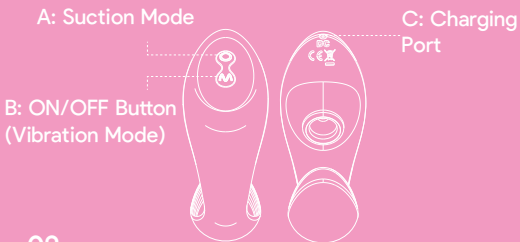

Charging time: 2.5 h

Discharging time: 1 h

Max Current of Suction Motor: 150mAh

Max Current of Vibration Motor: 500mAh

Size: 140.3*112.6*45.5mm

Weight: 172g

Cleaning and Maintenance

- Clean the main part of this product with warm water or sterilized soap, and then wash it with hot water
- Pat gently to dry it with a dry lint-free cloth or towel
- Keep this product in a dry, clean place, and keep it away from products of other materials