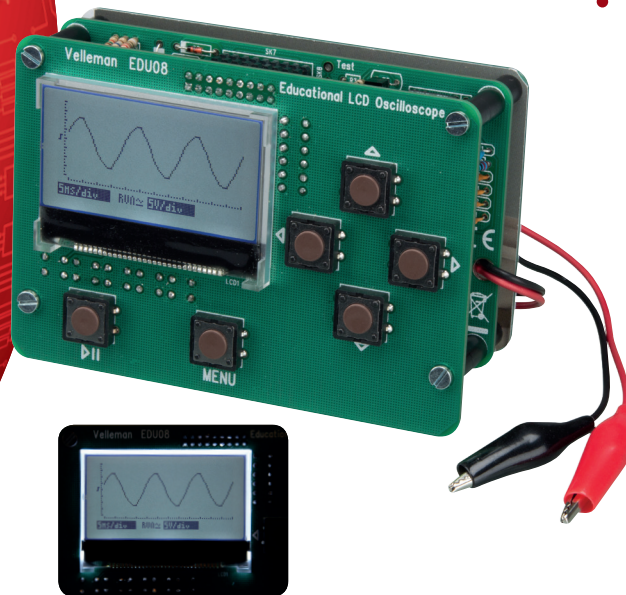

EDU
velleman[®]-kit 

EDUCATIONAL LCD OSCILLOSCOPE

FR KIT D'OSCILLOSCOPE ÉDUCATIF - AFFICHEUR LCD
NL EDUCATIEVE LCD-OSCILLOSCOOPKIT
DE OSZILLOSKOP-LERNPAKET - LCD-DISPLAY
ES KIT EDUCATIVO CON OSCILOSCOPIO - PANTALLA LCD

13+

200kHz
(-3 DB)
BANDWIDTH

< 10mV
SENSITIVITY

SOLDERING REQUIRED

DIFFICULTY

DISCOVER THE WORLD
OF ELECTRONICS

WWW.VELLEMANPROJECTS.EU

EDU08

Developed and made in the EU
Velleman NV • Legen Heirweg 33 • B-9890 Gavere • Belgium

 velleman[®]
EDUCATIONAL LCD
OSCILLOSCOPE

030915