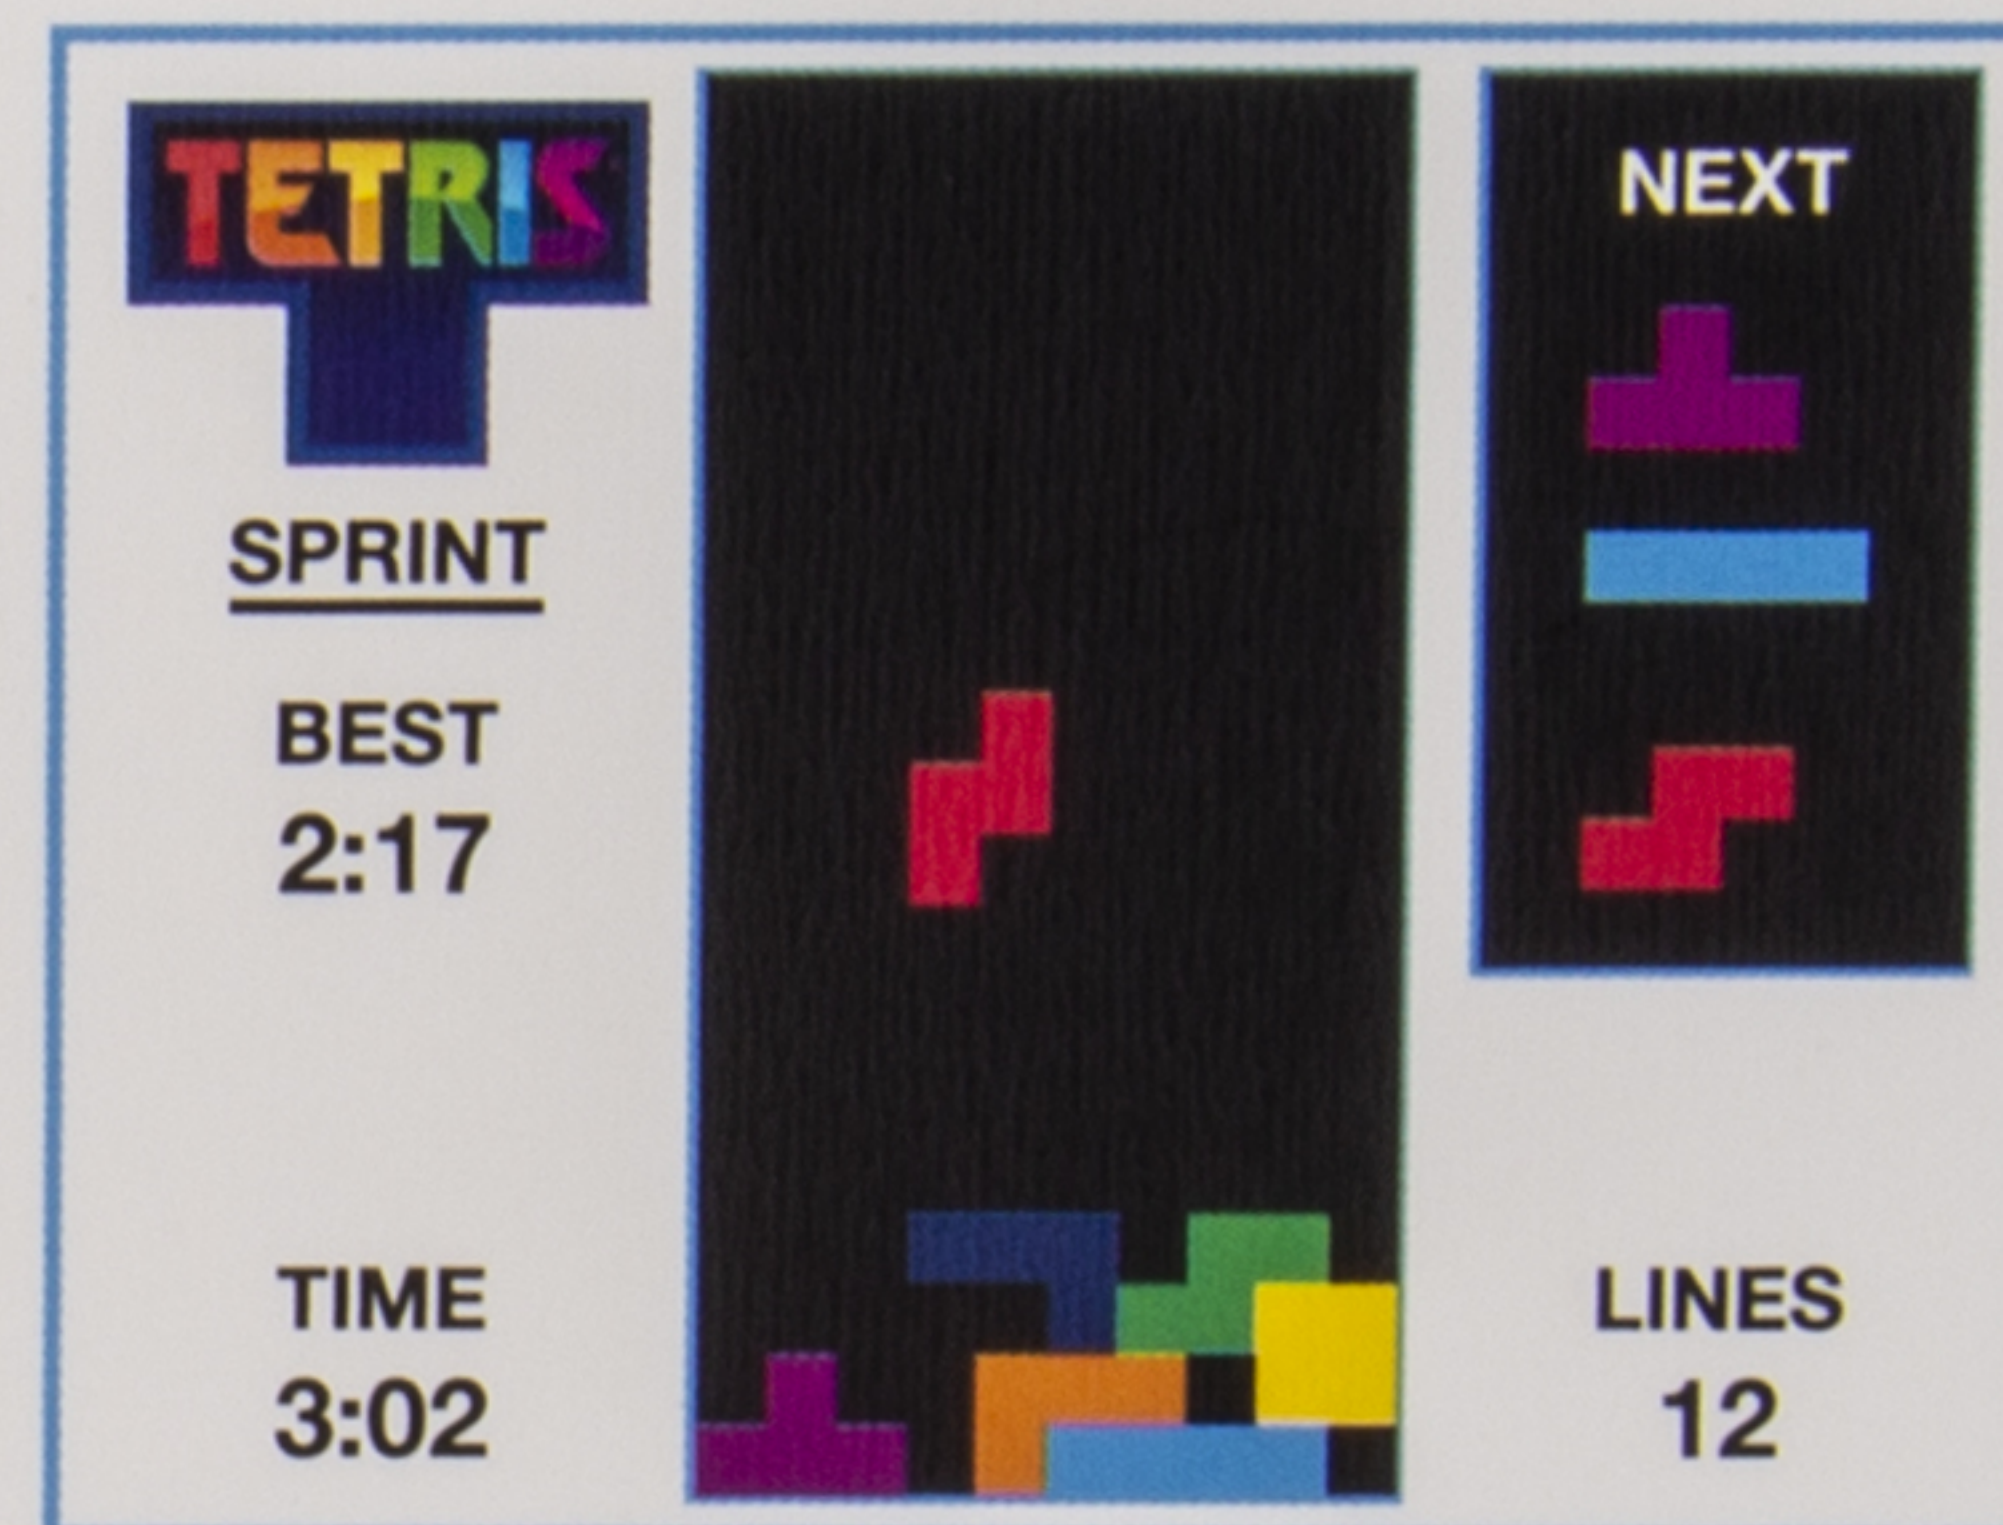

### SPRINT GAME MODE

Ready to race?  
How fast can you clear 25 lines?

**FEATURES:** Soft Drop, Hard Drop, Rotate Clockwise and Anti-clockwise.

- Original Sounds - Official Game Play - Full Colour 8-bit Game