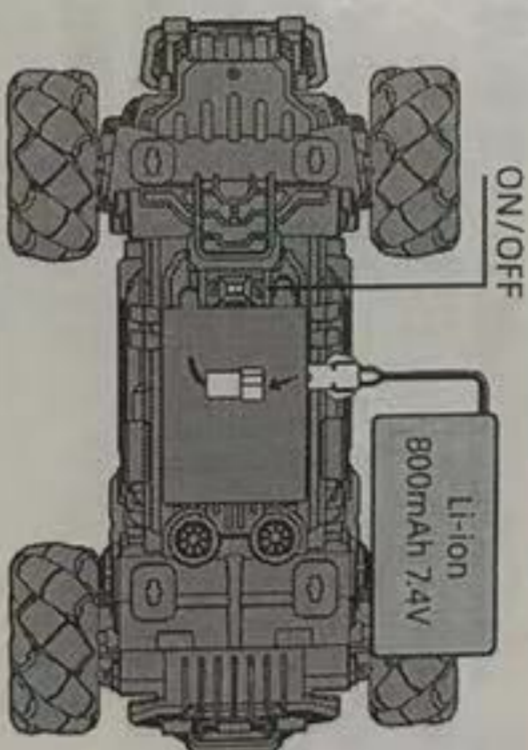

- BATTERY SAFETY INFORMATION:**
1. Car use 1x7.4V rechargeable batteries, remote control with 2x1.5V "AA" non-rechargeable battery.
  2. Non-rechargeable batteries are not to be recharged.
  3. Rechargeable batteries are to be removed from the toy before being charged (if removable).
  4. Rechargeable batteries are only to be charged under adult supervision (if removable).
  5. Different types of batteries or new and used batteries are not to be mixed.
  6. Only batteries of the same or equivalent type as recommended are to be used.
  7. Batteries are to be inserted with the correct polarity.
  8. Exhausted batteries are to be removed from the toy.
  9. The supply terminals are not to be short-circuited. Toy appliances in use successfully check the process, you should periodically check the wires, plugs. Shell and other parts for damage, found damage should discontinue use until the repair is intact.

**R/C BATTERY DESCRIPTION**

Open the battery cover on the remote control, use 2x1.5V "AA" batteries (not included), mount the remote control button correctly into the battery, and avoid danger!

**DIRT BIKE BATTERY DESCRIPTION**