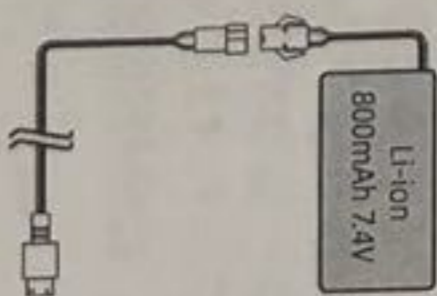

**R/C BATTERY DESCRIPTION**

Open the battery cover on the remote control, use 2x1.5V "AA" batteries (not included), mount the remote control button correctly into the battery, and avoid danger!

**DIRT BIKE BATTERY DESCRIPTION**

USE 1x7.4V BATTERY PACK (INCLUDED)  
OPEN THE BATTERY COVER, REMOVE THE BATTERY PACK CONNECT CHARGE LINE.

USB charging cable USB charging cable, please connect computer USB port or other 5V output port.

NOT SUITABLE FOR CHILDREN UNDER 3 YEARS DUE TO SMALL PARTS  
منفذ ولا السلامة والخطير لطيفة  
منفذ ولا السلامة والخطير لطيفة  
منفذ ولا السلامة والخطير لطيفة  
COUNTRY OF ORIGIN: CHINA

- WHITE  BLACK
- SILVERY  GREEN
- No.36801
- No.36802