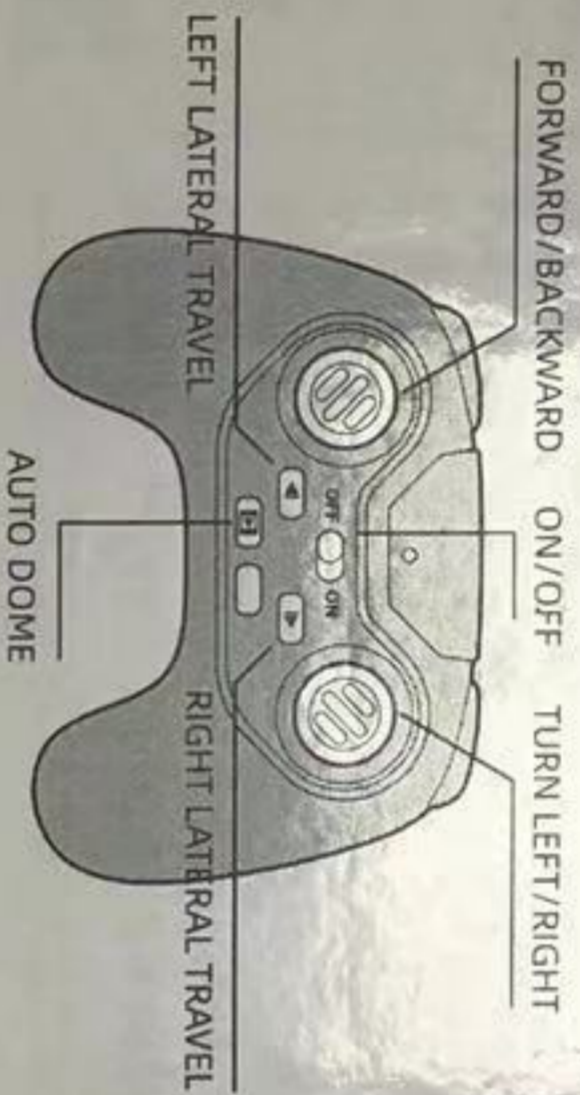

- BATTERY SAFETY INFORMATION:**
1. Car use 1x7.4V rechargeable batteries, remote control with 2x1.5V "AA" non-rechargeable battery.
  2. Non-rechargeable batteries are not to be recharged.
  3. Rechargeable batteries are to be removed from the toy before being charged (if removable).
  4. Rechargeable batteries are only to be charged under adult supervision (if removable).
  5. Different types of batteries or new and used batteries are not to be mixed.
  6. Only batteries of the same or equivalent type as recommended are to be used.
  7. Batteries are to be inserted with the correct polarity.
  8. Exhausted batteries are to be removed from the toy.
  9. The supply terminals are not to be short-circuited. Toy appliances in use successfully check the process, you should periodically check the wires, plugs. Shell and other parts for damage, found damage should discontinue use until the repair is intact.

**R/C BATTERY DESCRIPTION**

Open the battery cover on the remote control, use 2x1.5V "AA" batteries (not included), mount the remote control button correctly into the battery, and avoid danger!

**DIRT BIKE BATTERY DESCRIPTION**