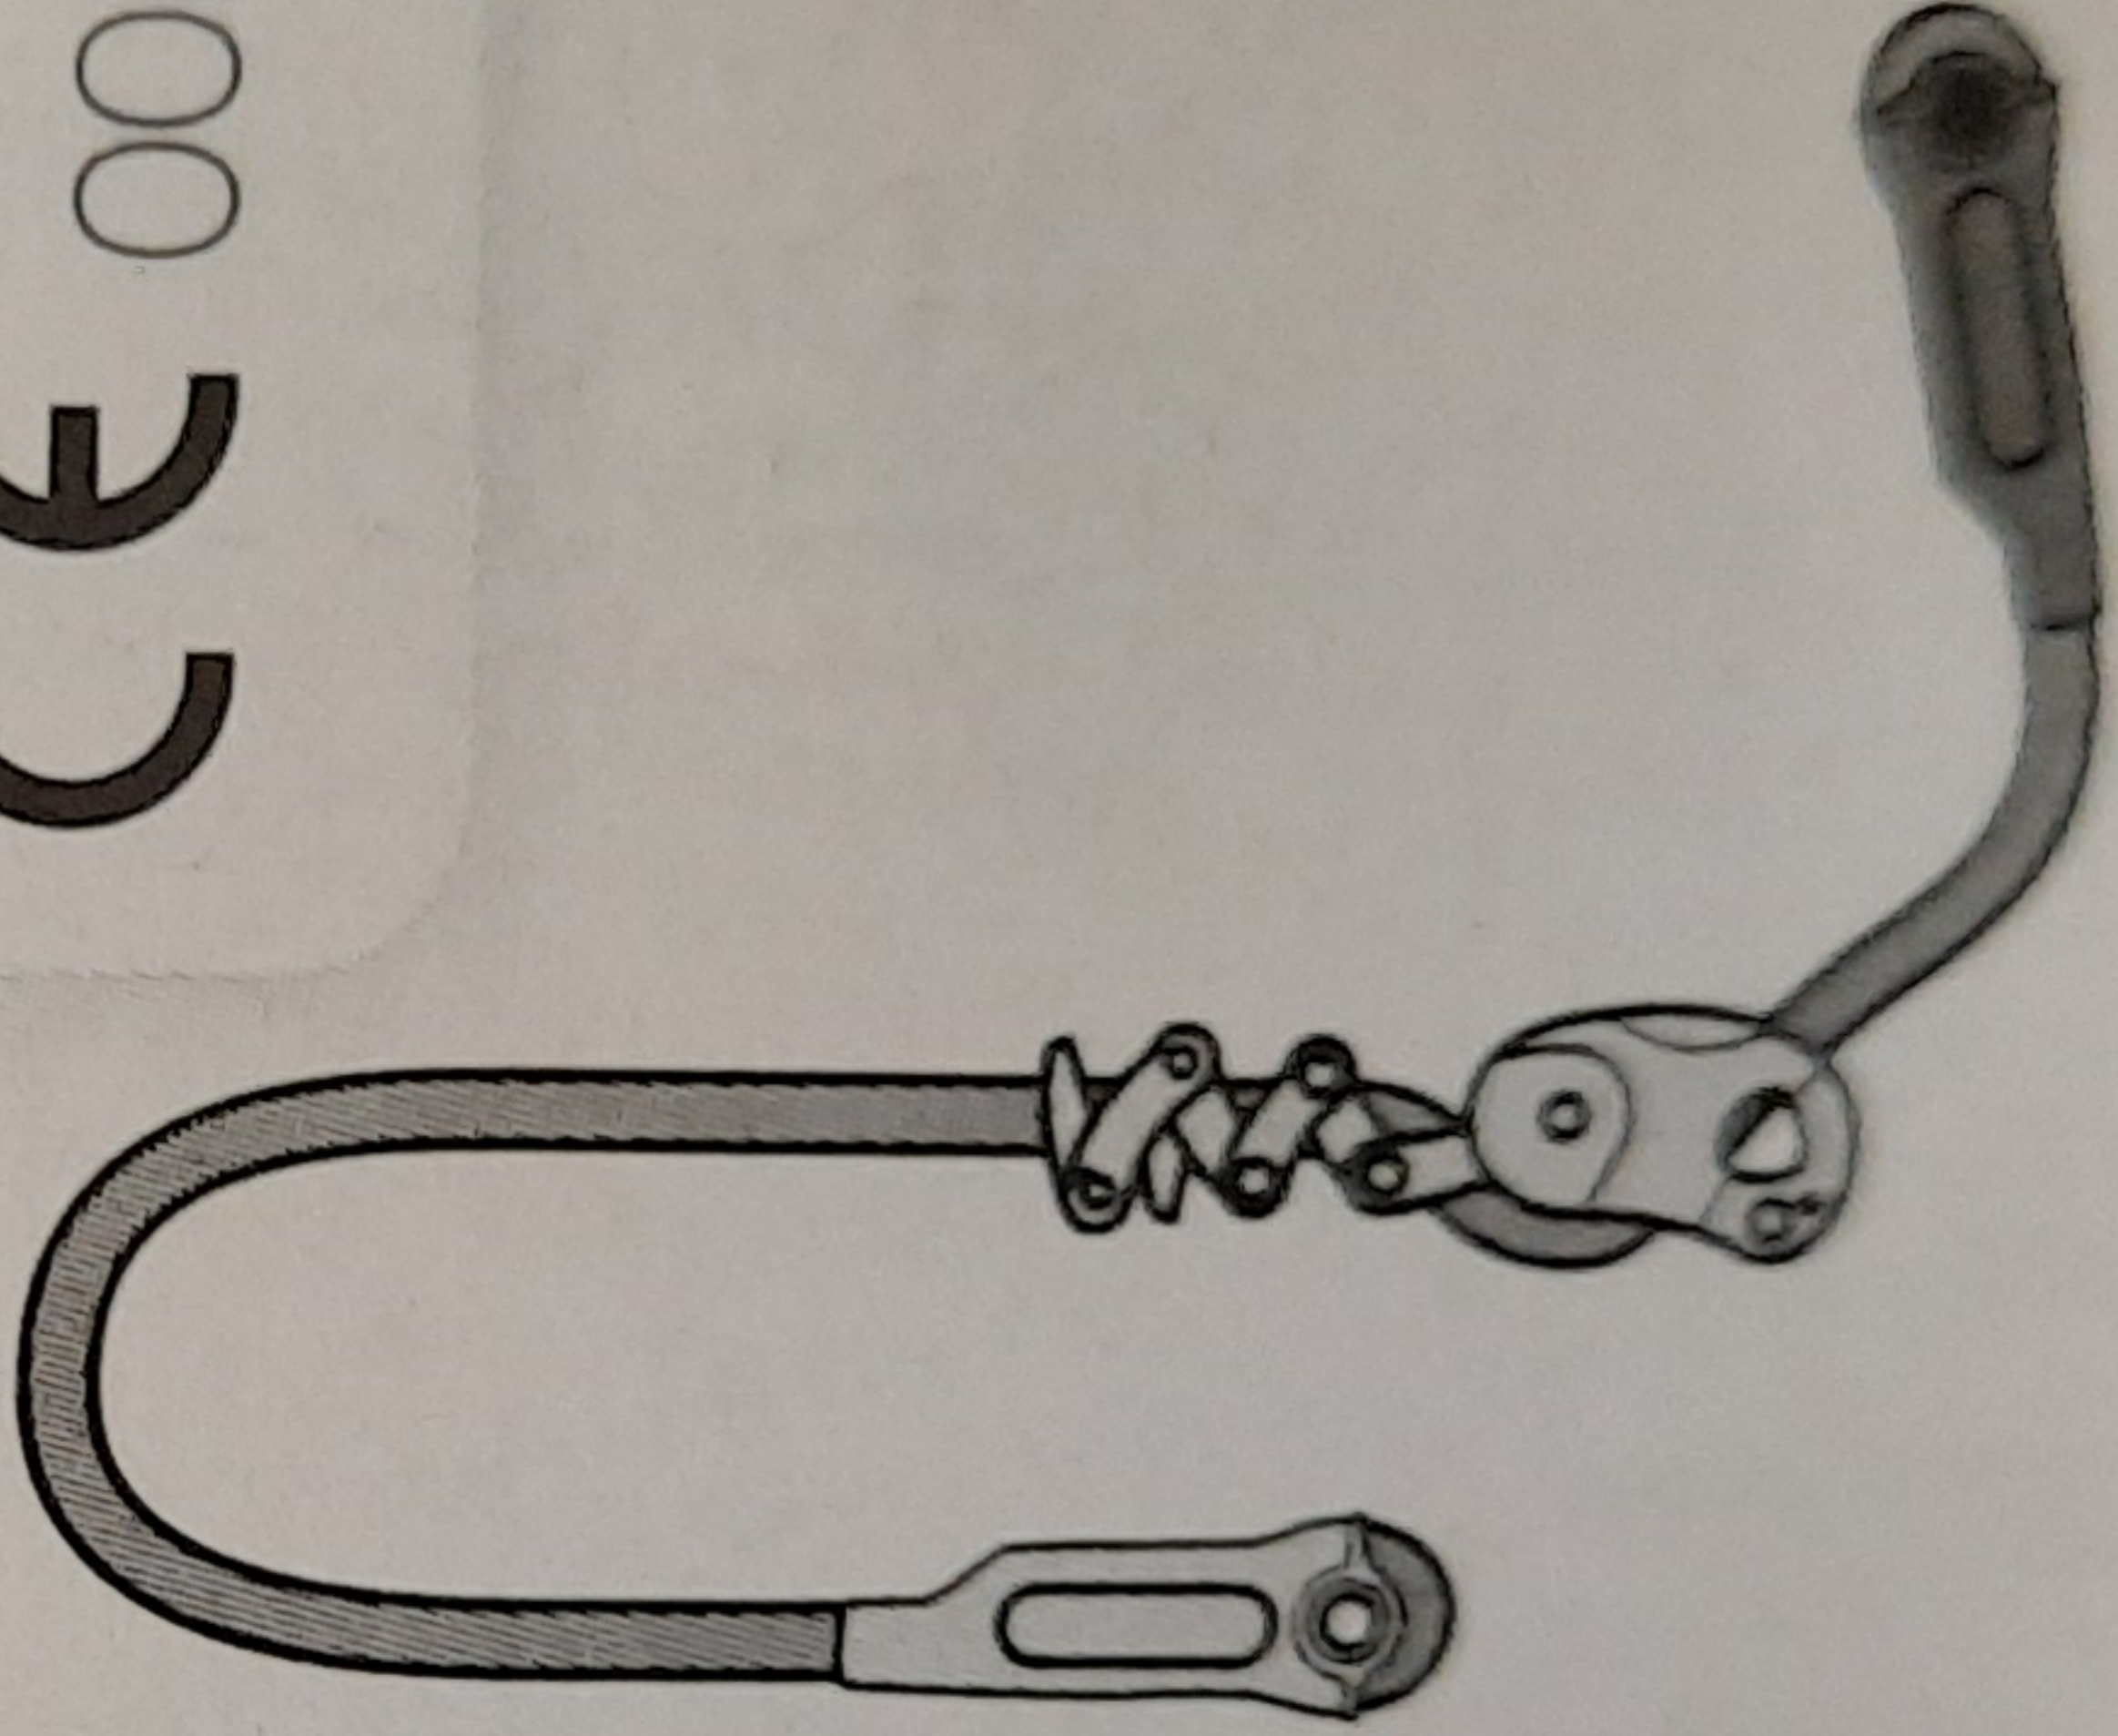

3 year guarantee / Garantie 3 ans

ZILLON

Adjustable lanyard
for work positioning
Longe réglable
de maintien au travail

2,5 m
.....
4 m
.....
5,5 m

CE 0082

EN 32018

⚠ WARNING / ATTENTION

Activities involving the use of this equipment are inherently dangerous. You are responsible for your own actions and decisions.