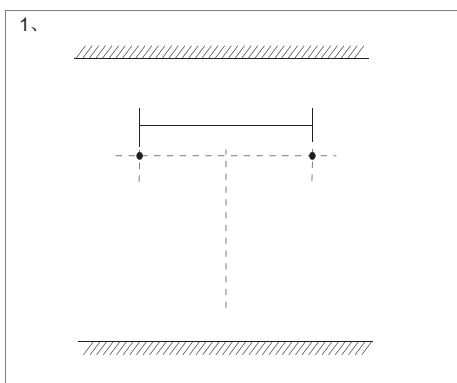

## Operate instruction

1. Click: Lighting On / OFF

2. Long press: Brightness 10%-100%-10%

3. Click: Anti-fog On / OFF