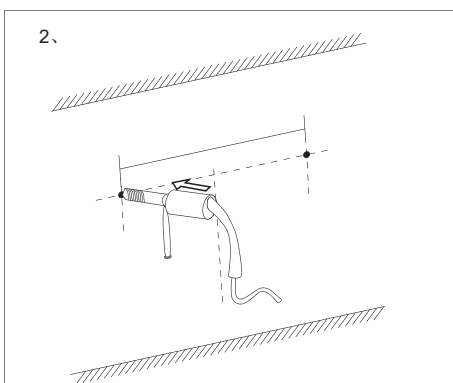

## Operate instruction

1. Click: Lighting On / OFF

2. Long press: Brightness 10%-100%-10%

3. Click: Anti-fog On / OFF