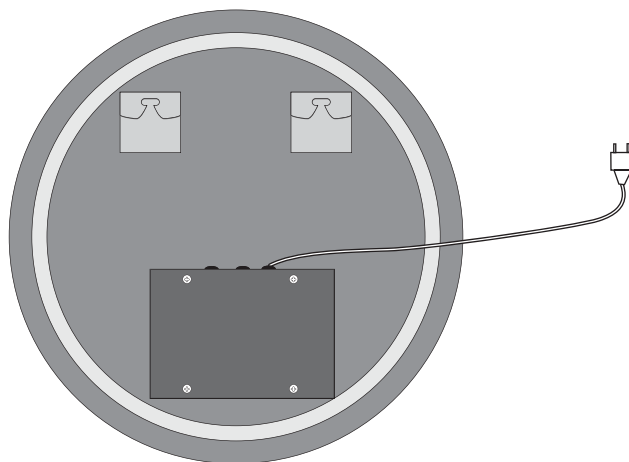

## Operate instruction

1. Click: Lighting On / OFF

2. Long press: Brightness 10%-100%-10%

3. Click: Anti-fog On / OFF