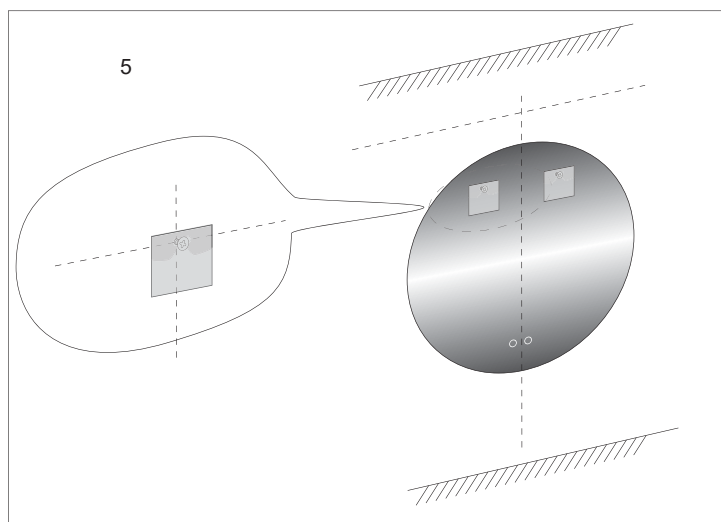

## Operate instruction

1. Click: Lighting On / OFF

2. Long press: Brightness 10%-100%-10%

3. Click: Anti-fog On / OFF