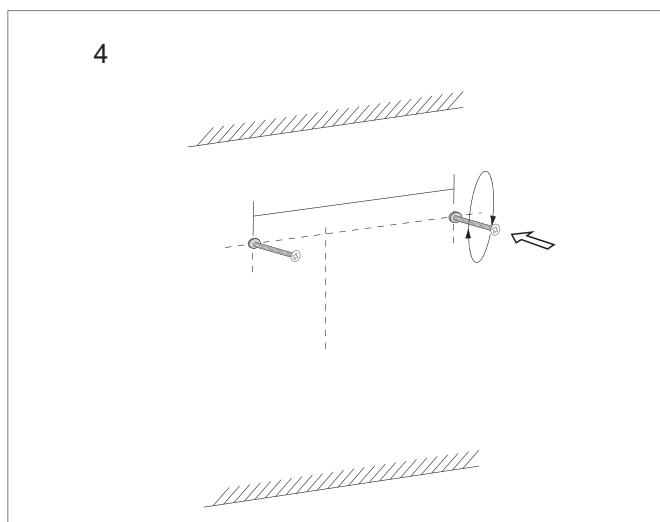

## Operate instruction

1. Click: Lighting On / OFF

2. Long press: Brightness 10%-100%-10%

3. Click: Anti-fog On / OFF