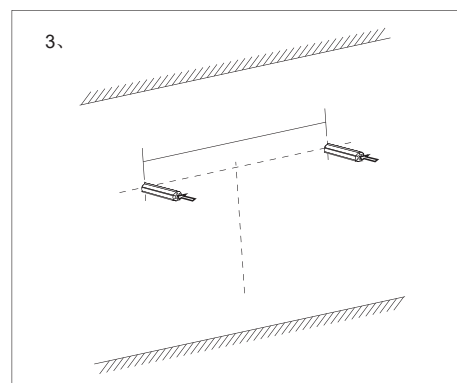

## Operate instruction

1. Click: Lighting On / OFF

2. Long press: Brightness 10%-100%-10%

3. Click: Anti-fog On / OFF