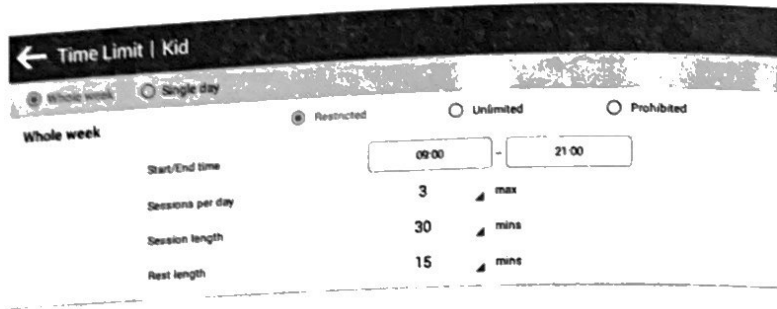

4. Prolong Time Quickly

Parents can enter a password to prolong 30 minutes for kids, and deal with some unexpected conditions easily.

5. Behavior Report

The system automatically produces detailed reports of applications usage which record kids' behavior on using various applications and the frequency. In this way, parents can easily understand kids' habits and preferences.