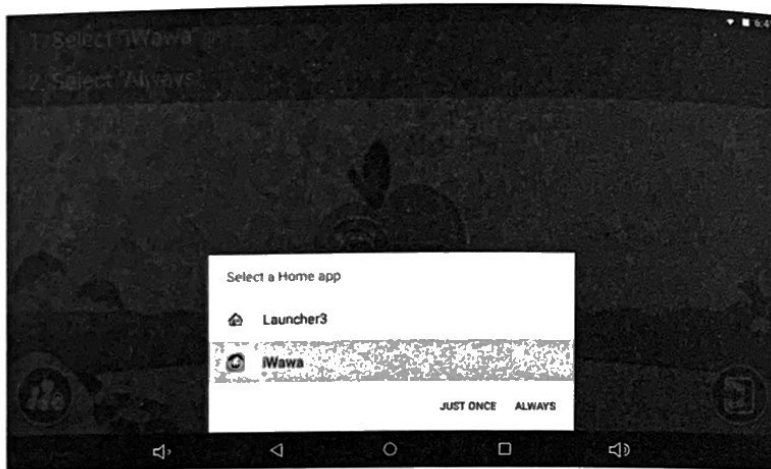

Behavior Restrictions

Restrict kids' behavior by iWawa launcher, kids can not disturb the parents' desktop any more, unexpected consumption and games addiction could be effectively avoided.

1、 Child Lock

Without permission of parents, children will not be able to exit the child desktop. Not only ensure that kids stay in a safe environment, but also ensure that kids do not have access to parents' desktop applications.

2、 Consumption Restraint

All purchases require parents' confirmation by entering the password. Prevent kids' unexpected consumption from clicking wrong buttons.