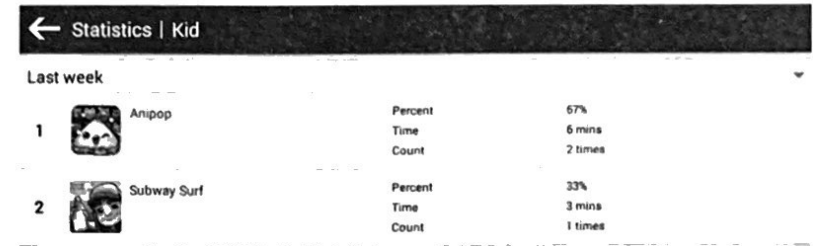

4. Prolong Time Quickly

Parents can enter a password to prolong 30 minutes for kids, and deal with some unexpected conditions easily.

5. Behavior Report

The system automatically produces detailed reports of applications usage which record kids' behavior on using various applications and the frequency. In this way, parents can easily understand kids' habits and preferences.

Featured Functions

Provide more practical and convenient features for children and parents.

1. Personal Style

Multiple beautiful themes, kids can create their own beautiful space.