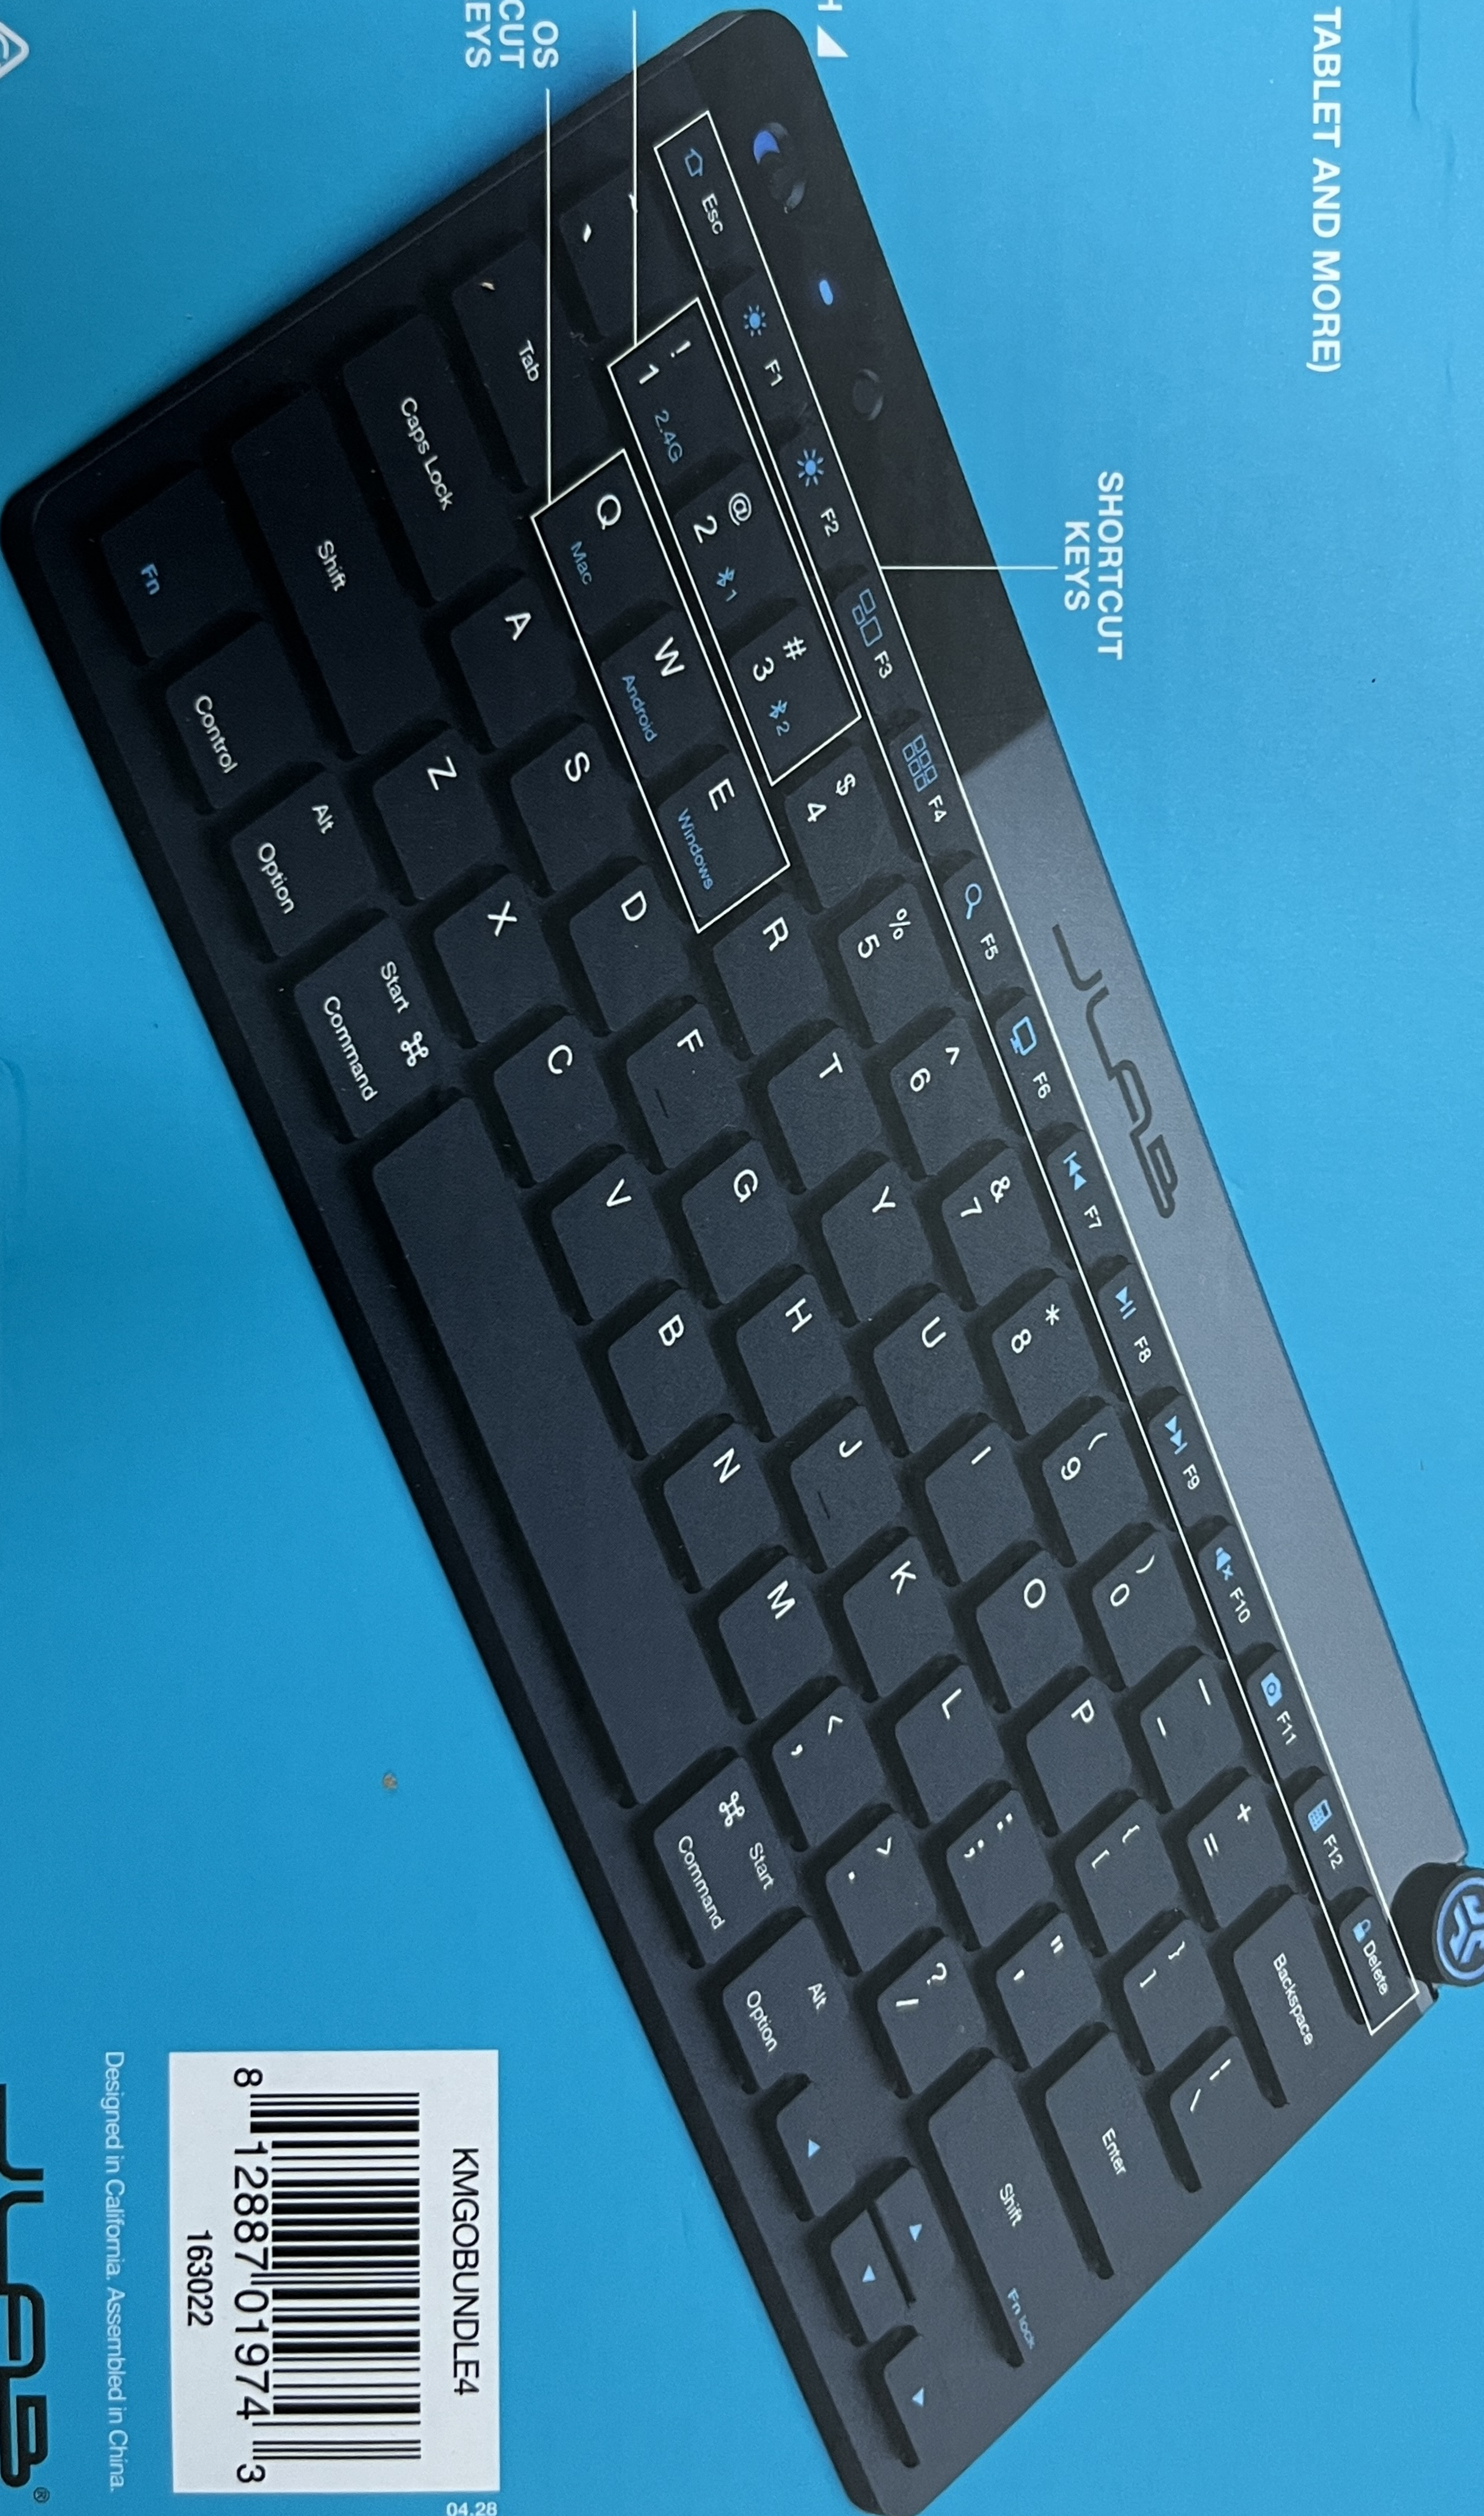

CONNECT VIA BLUETOOTH OR USB WIRELESS DONGLE

SWITCH BETWEEN THREE MODES (LAPTOP, PHONE, TABLET AND MORE)

A-COMPACT DESIGN AND QUIET LAPTOP-LIKE KEYS

VISIBLE SHORTCUT KEYS FOR OVER PRODUCTIVITY

ACCESS TO A KNOB ON/OFF SWITCH

POWERED BY RECHARGEABLE BATTERIES (NOT INCLUDED)

WORKS BETWEEN OPERATING SYSTEMS: WINDOWS, IOS/MAC, ANDROID AND LINUX

MEDIA KNOB

SHORTCUT KEYS

BT 1, BT 2, USB DONGLE KEYS

OS SHORTCUT KEYS

Designed in California. Assembled in China.