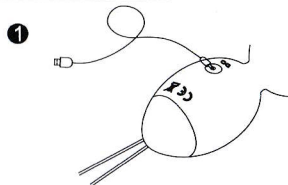

Charging guide