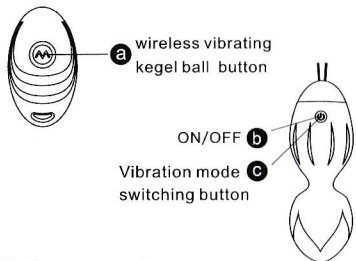

## Direction for use

1. When product is received, please charge at once (Refer to charging guide).
2. Press button **b** (Massage ball) 1.5 seconds to open /off the product, press button **c** again change vibration mode.
3. Press button **a** Controller for wireless Massage ball.
4. Press **a** 1.5 seconds to stop vibrating.