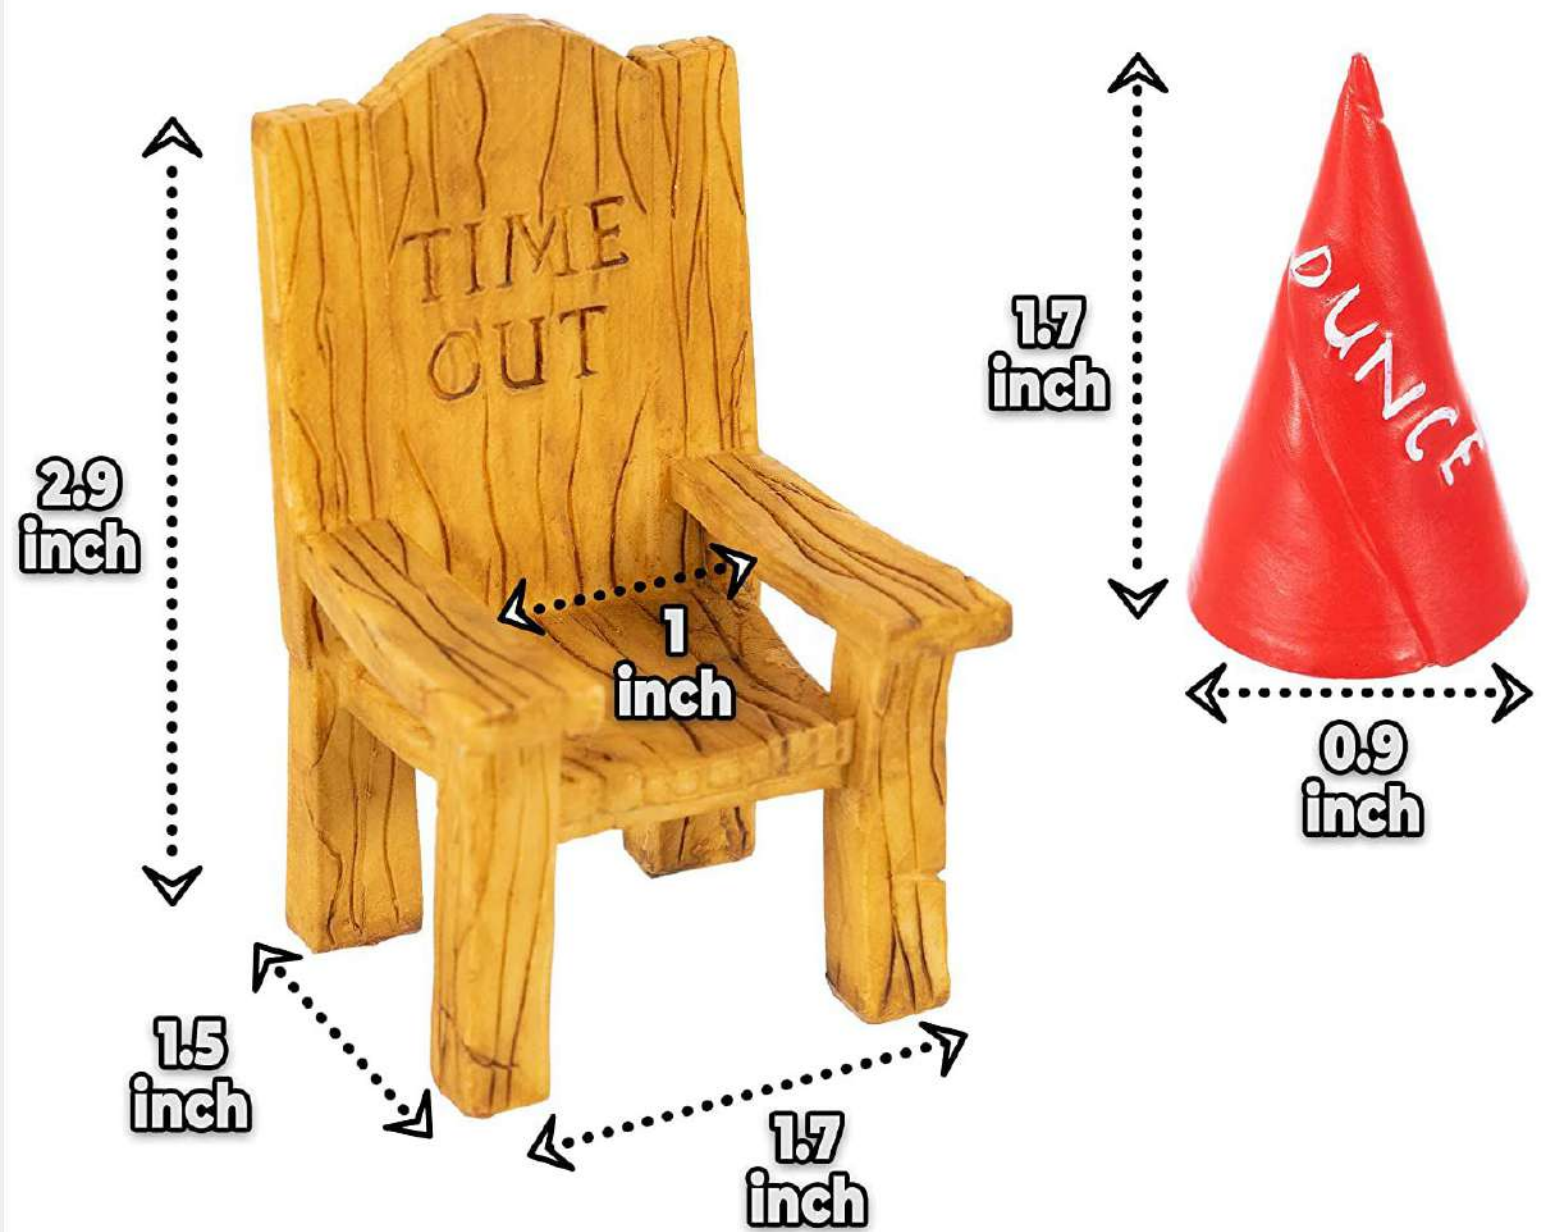

## **Punish Those Pesky Dice**

*They will learn their lesson fast enough on the chair of shame!*

*\*(Bad Rolling Dice Not Included!)*

## **Works With All Type Of RPG Dice**

***Works with standard RPG dice and up to 24 MM from D20 to D4's***

## **Made From Clay-Like Material**

*Chair and hat are made in one piece and hand painted to ensure the highest level of detail!*