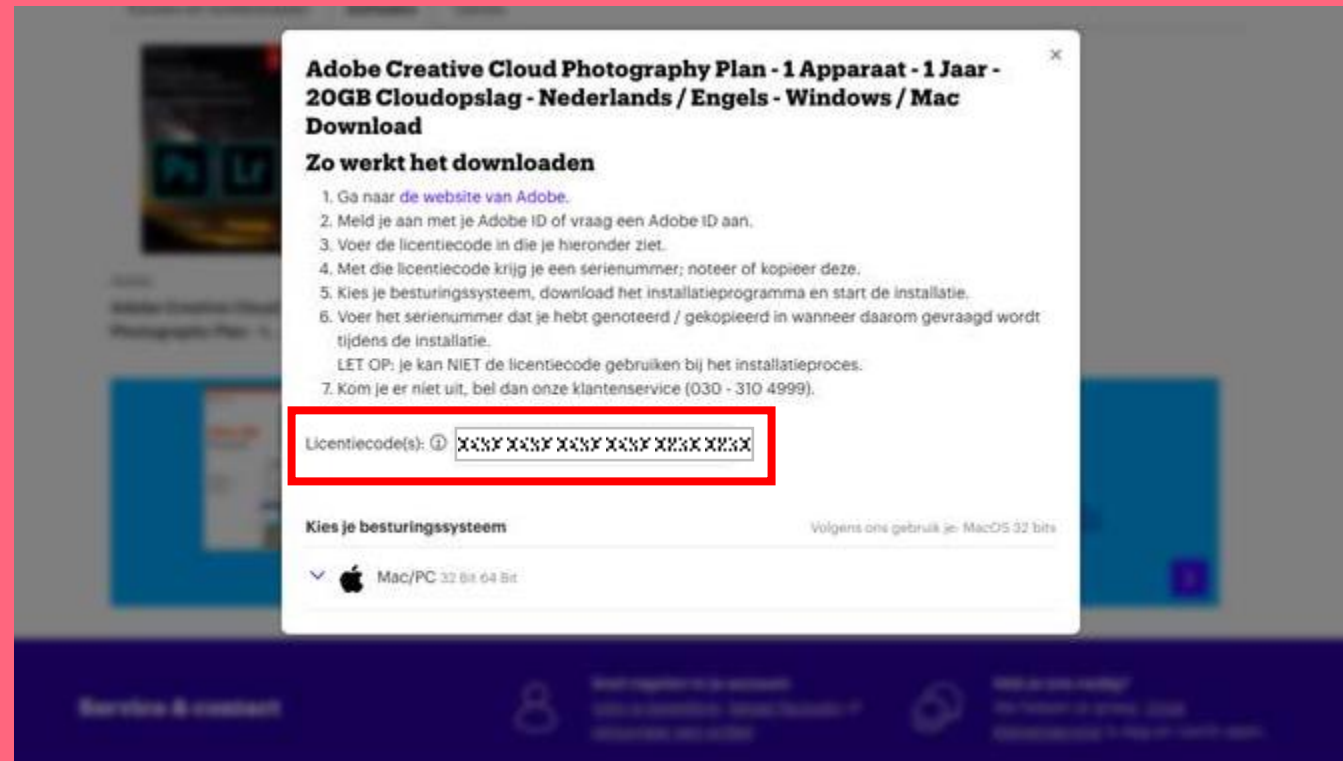

Licentiecode ophalen in Mijn digitale producten

Heb je de fysieke versie (niet-download) gekocht? Ga dan direct naar "Installeren van Adobe Elements" op de volgende pagina.

1. Er verschijnt een scherm met Licentiecode en PC/MAC
  Klik op de blauwe pijl om de download knop zichtbaar te krijgen voor jouw computer.