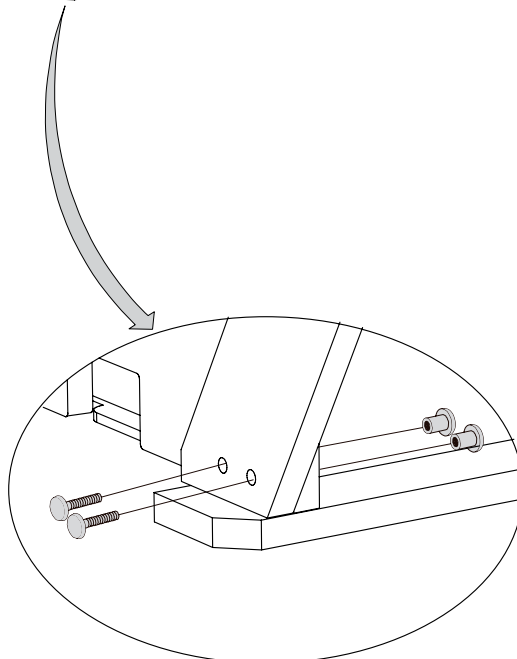

Sand / water table

547.9 x 17.5 x 88mm

4

4x

s2

8x

s3

8x

FINISH