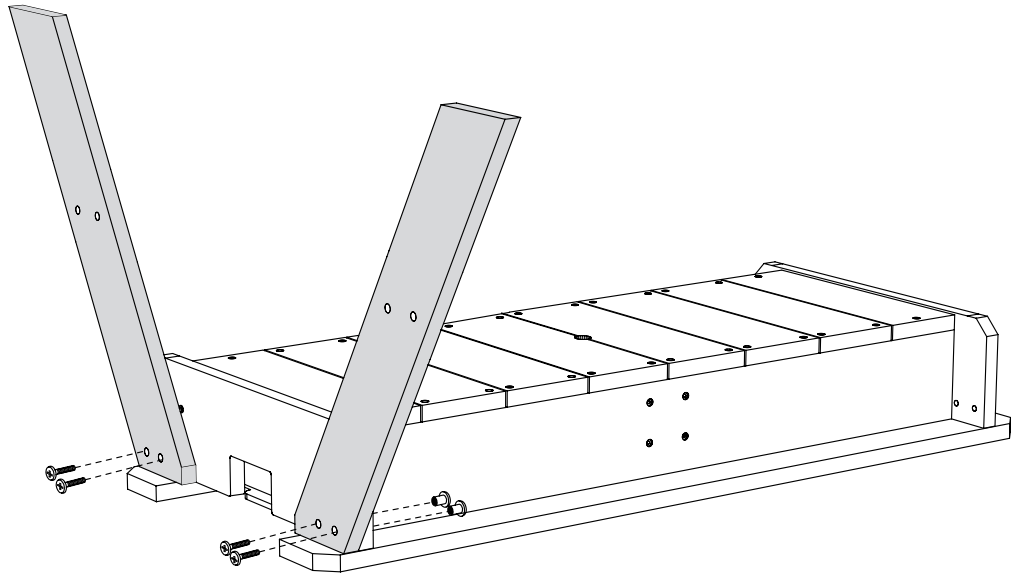

Sand / water table

547.9 x 17.5 x 88mm

4

4x

s2

8x

s3

8x

FINISH