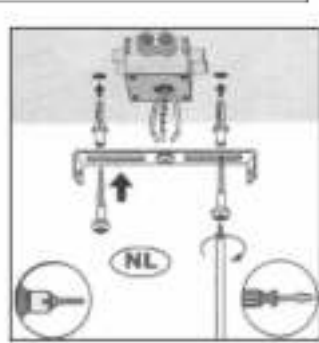

Line drawing of the item (with outline dimensions)

Item number: 71529/01

Installation drawing (the same as it in its instruction manual)

Technical details

materials used:	Metal+ glass
color:	红、白、绿、紫
dimmable and how is the fixture dimmable:	
size:	Height: 24cm Length: 10.5cm Width: 10.5cm Net Weight: 0.9KGS
power requirements:	220-240V~50Hz
bulb type and maximum Wattage:	E14 MAX.40W
number of bulbs:	1xE14
IP degree:	IP20