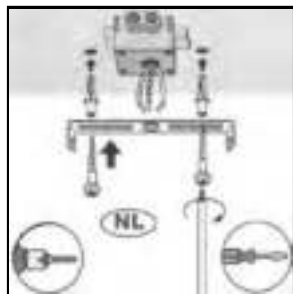

Item number: 34235/14/31, 34235/14/39, 34235/14/66, 34235/14/99

Technical details

Materials used:	Metal ceiling cap + pp shade
Color:	Balloons, golden stars blue background, pink background, rainbow pattern
Dimmable and how is fixture dimmable	
Size:	Height: 20cm
	Length: 10.5cm
	Width: 14cm
	Net weight: 0.5kg
Power requirements:	220V-240V~50Hz
Bulb type and maximum wattage:	E14 Max.40W
Number of bulbs:	1XE14
IP degree:	IP20