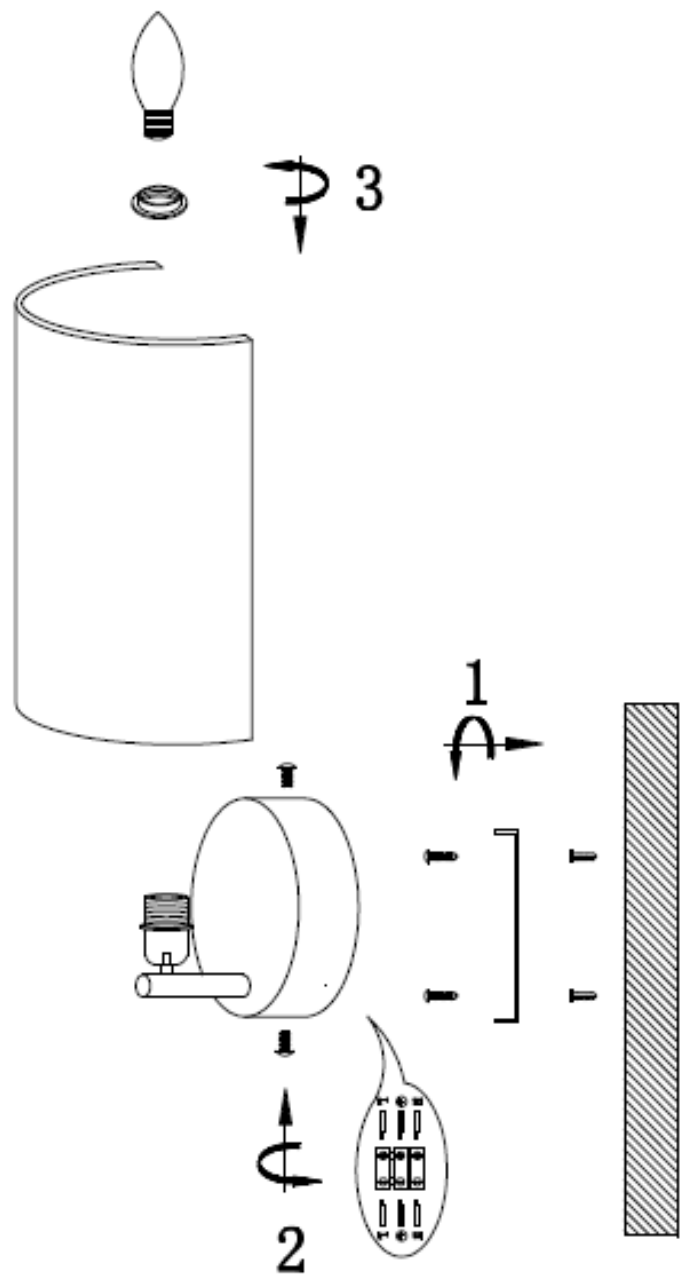

Item number: 34235/14/31, 34235/14/39, 34235/14/66, 34235/14/99

Technical details

Materials used:	Metal ceiling cap + pp shade
Color:	Balloons, golden stars blue background, pink background, rainbow pattern
Dimmable and how is fixture dimmable	
Size:	Height: 20cm
	Length: 10.5cm
	Width: 14cm
	Net weight: 0.5kg
Power requirements:	220V-240V~50Hz
Bulb type and maximum wattage:	E14 Max.40W
Number of bulbs:	1XE14
IP degree:	IP20