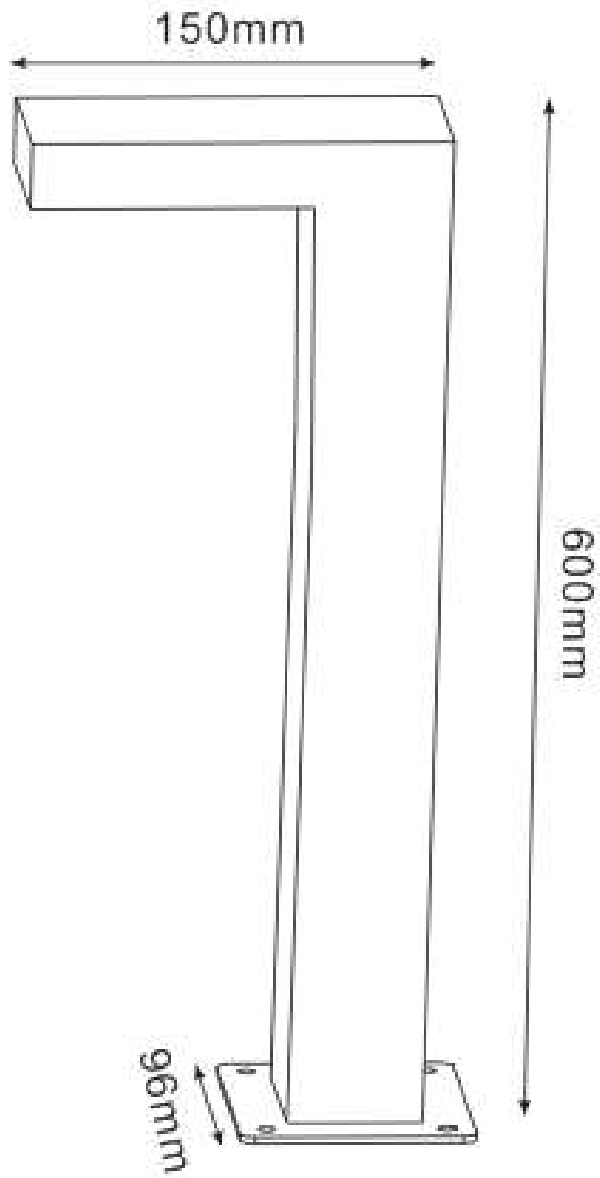

Line drawing of the item (with outline dimensions)

Item number:

28851-60-XX

Installation drawing (the same as it in its instruction manual)

Technical details

materials used:		Aluminum
color:	White/Dark Grey	
dimmable and how is the fixture dimmable:		
size:	Height:	600mm
	Length:	96mm
	Width:	150mm
	Net Weight:	1.06KG
power requirements:		220 -240V-50Hz
bulb type and maximum Wattage:		60LED 3014SMD Max.6W
number of bulbs:		
IP degree:		IP54