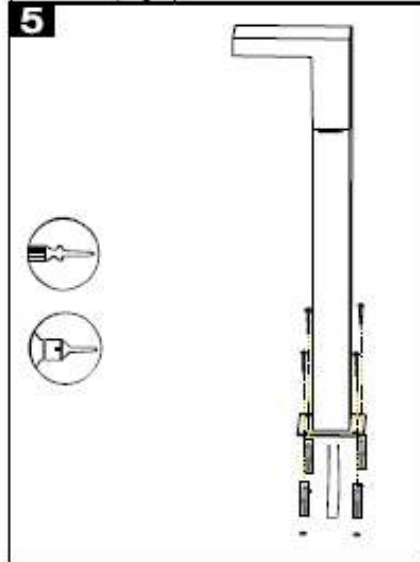

Line drawing of the item (with outline dimensions)

Item number:

28851-60-XX

Installation drawing (the same as it in its instruction manual)

Technical details

materials used:		Aluminum
color:	White/Dark Grey	
dimmable and how is the fixture dimmable:		
size:	Height:	600mm
	Length:	96mm
	Width:	150mm
	Net Weight:	1.06KG
power requirements:		220 -240V-50Hz
bulb type and maximum Wattage:		60LED 3014SMD Max.6W
number of bulbs:		
IP degree:		IP54