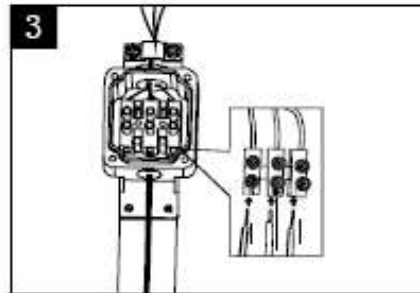

Line drawing of the item (with outline dimensions)

Item number:

28851-60-XX

Installation drawing (the same as it in its instruction manual)

Technical details

materials used:		Aluminum
color:	White/Dark Grey	
dimmable and how is the fixture dimmable:		
size:	Height:	600mm
	Length:	96mm
	Width:	150mm
	Net Weight:	1.06KG
power requirements:		220 -240V-50Hz
bulb type and maximum Wattage:		60LED 3014SMD Max.6W
number of bulbs:		
IP degree:		IP54