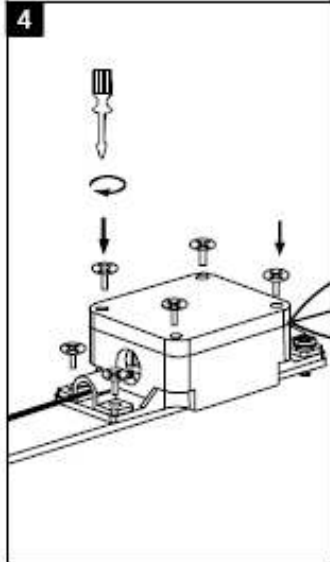

Line drawing of the item (with outline dimensions)

Item number:

28851-60-XX

Installation drawing (the same as it in its instruction manual)

Technical details

materials used:		Aluminum
color:	White/Dark Grey	
dimmable and how is the fixture dimmable:		
size:	Height:	600mm
	Length:	96mm
	Width:	150mm
	Net Weight:	1.06KG
power requirements:		220 -240V-50Hz
bulb type and maximum Wattage:		60LED 3014SMD Max.6W
number of bulbs:		
IP degree:		IP54