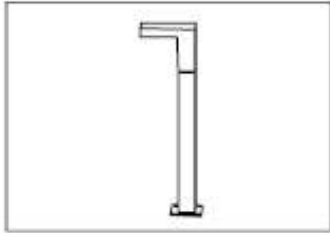

Line drawing of the item (with outline dimensions)

Item number:

28851-60-XX

Installation drawing (the same as it in its instruction manual)

Technical details

materials used:		Aluminum
color:	White/Dark Grey	
dimmable and how is the fixture dimmable:		
size:	Height:	600mm
	Length:	96mm
	Width:	150mm
	Net Weight:	1.06KG
power requirements:		220 -240V-50Hz
bulb type and maximum Wattage:		60LED 3014SMD Max.6W
number of bulbs:		
IP degree:		IP54