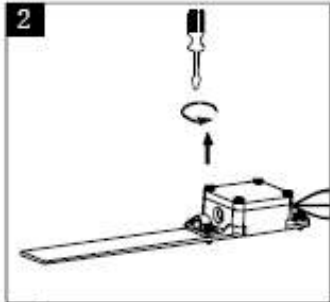

Line drawing of the item (with outline dimensions)

Item number:

28851-60-XX

Installation drawing (the same as it in its instruction manual)

Technical details

materials used:		Aluminum
color:	White/Dark Grey	
dimmable and how is the fixture dimmable:		
size:	Height:	600mm
	Length:	96mm
	Width:	150mm
	Net Weight:	1.06KG
power requirements:		220 -240V-50Hz
bulb type and maximum Wattage:		60LED 3014SMD Max.6W
number of bulbs:		
IP degree:		IP54