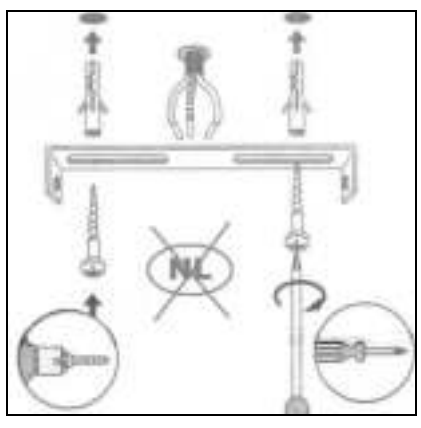

Item number: 31472/04/15
 31472/04/17
 31472/04/36
 31472/04/72

Technical details

Materials used:	Aluminium+steel / Aluminium/Aluminium+wood veneer/Aluminium +wood veneer
Color:	Iron grey /Red copper/Grey wood/ Nature wood
Dimmable and how is fixture dimmable	
Size:	Height: 155 cm
	Length: 120 cm
	Width: 25cm
	Net weight: 3.2kgs
Power requirements:	220-240V~50Hz
Bulb type and maximum wattage:	E27 Max.60W
Number of bulbs:	4
IP degree:	20