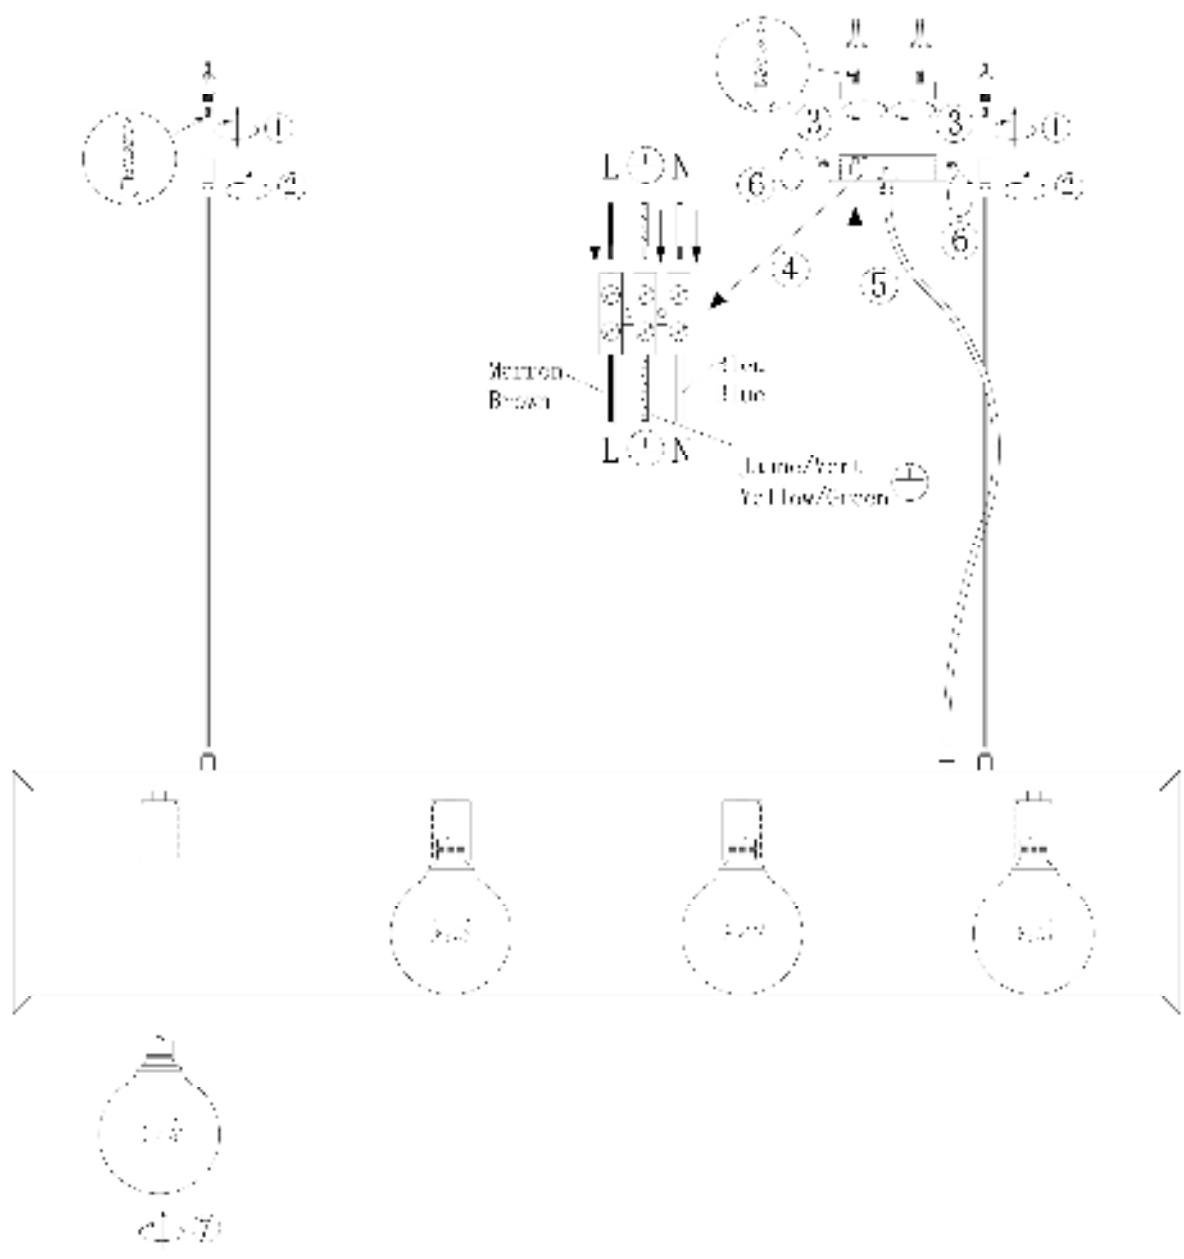

Item number: 31472/04/15
 31472/04/17
 31472/04/36
 31472/04/72

Technical details

Materials used:	Aluminium+steel / Aluminium/Aluminium+wood veneer/Aluminium +wood veneer
Color:	Iron grey /Red copper/Grey wood/ Nature wood
Dimmable and how is fixture dimmable	
Size:	Height: 155 cm
	Length: 120 cm
	Width: 25cm
	Net weight: 3.2kgs
Power requirements:	220-240V~50Hz
Bulb type and maximum wattage:	E27 Max.60W
Number of bulbs:	4
IP degree:	20