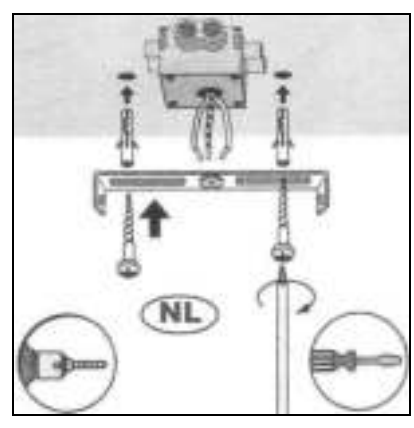

Item number: 31472/04/15
 31472/04/17
 31472/04/36
 31472/04/72

Technical details

Materials used:	Aluminium+steel / Aluminium/Aluminium+wood veneer/Aluminium +wood veneer
Color:	Iron grey /Red copper/Grey wood/ Nature wood
Dimmable and how is fixture dimmable	
Size:	Height: 155 cm
	Length: 120 cm
	Width: 25cm
	Net weight: 3.2kgs
Power requirements:	220-240V~50Hz
Bulb type and maximum wattage:	E27 Max.60W
Number of bulbs:	4
IP degree:	20