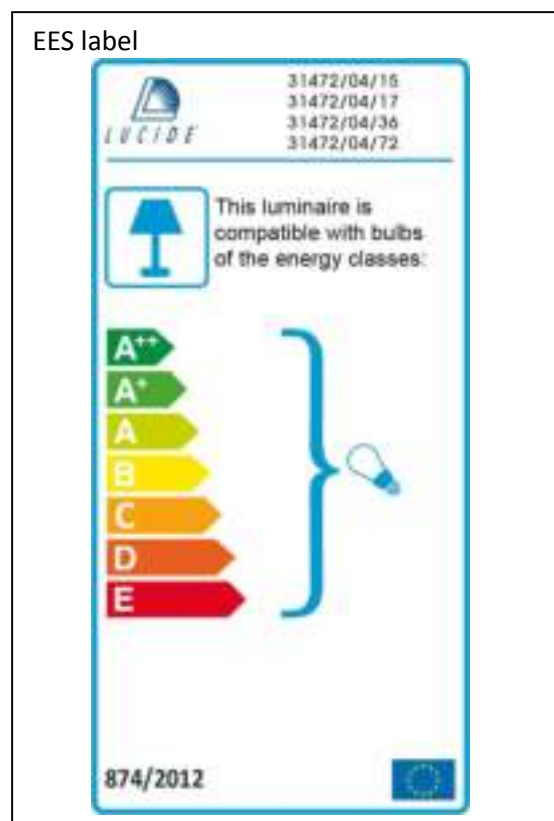

Garantiebestimmungen:

Lucide NV garantiert für einen Zeitraum von 2 Jahren ab Kaufdatum und Kauf durch den Endkunden, dass das gelieferte Produkt frei von Material- und Herstellungsfehlern ist, sofern das Produkt gemäß der Bedienungsanleitung installiert und gewartet wird.
Von der Garantie ausgenommen: 1. Gebrochene Glasteile der Fassung werden nur innerhalb von 14 Tagen ab Kauf durch den Endkunden ersetzt. 2. Normaler Verschleiß, Verfärbungen aufgrund des normalen Gebrauchs. 3. Beschädigungen aufgrund externer Ursachen wie Feuer, Wasser, unsachgemäße Nutzung/ Installation oder Wartung des Produkts.
Kunden müssen das defekte Produkt/Teil und den Originalkaufbeleg einsenden, um Garantieansprüche geltend zu machen.

Other languages of the manual and further explanations can be found on our website.