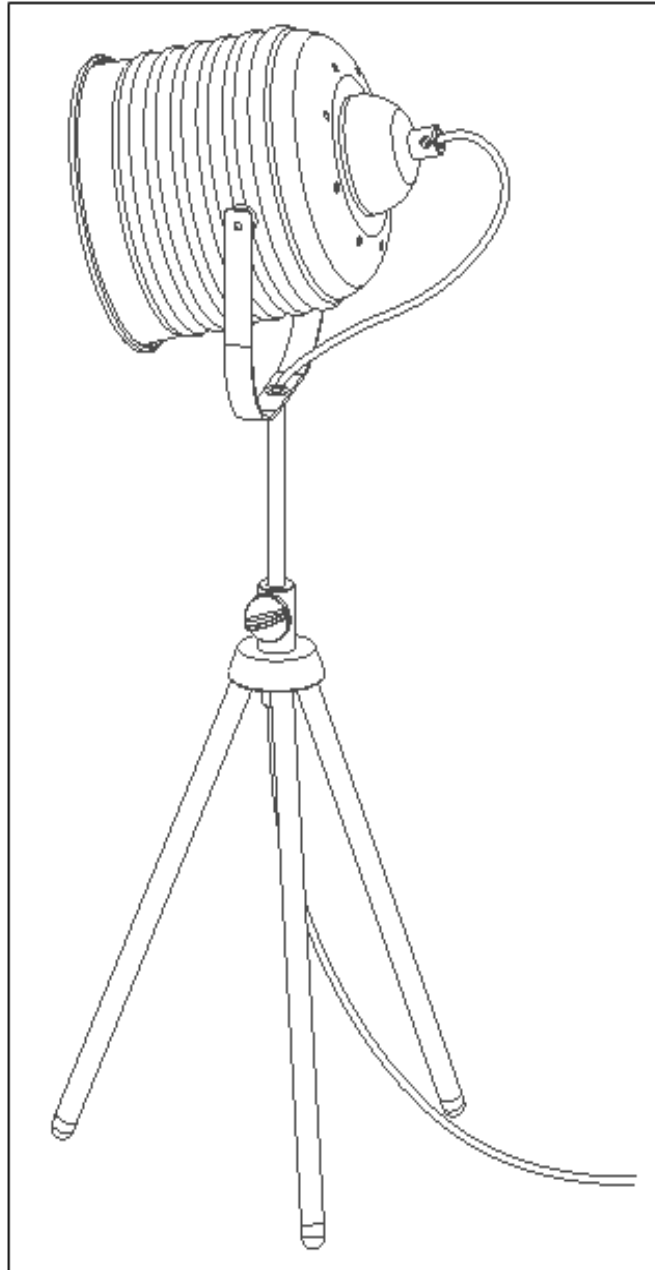

Line drawing of the item (with outline dimensions)

H 62 cm

W 22.5 cm

Item number: 71535/01/XX

Installation drawing (the same as it in its instruction manual)

Technical details

materials used: Metal	
color:	Charcoal / gray brush white
dimnable and how is the fixture dimmable:	ON / OFF
size:	Height: 62cm Length: 22.5cm Width: 22.5cm Net Weight: 2.5kgs
power requirements:	220-240V~50Hz
bulb type and maximum Wattage:	1xE14 Max. 40W
number of bulbs:	1xE14
IP degree:	IP20