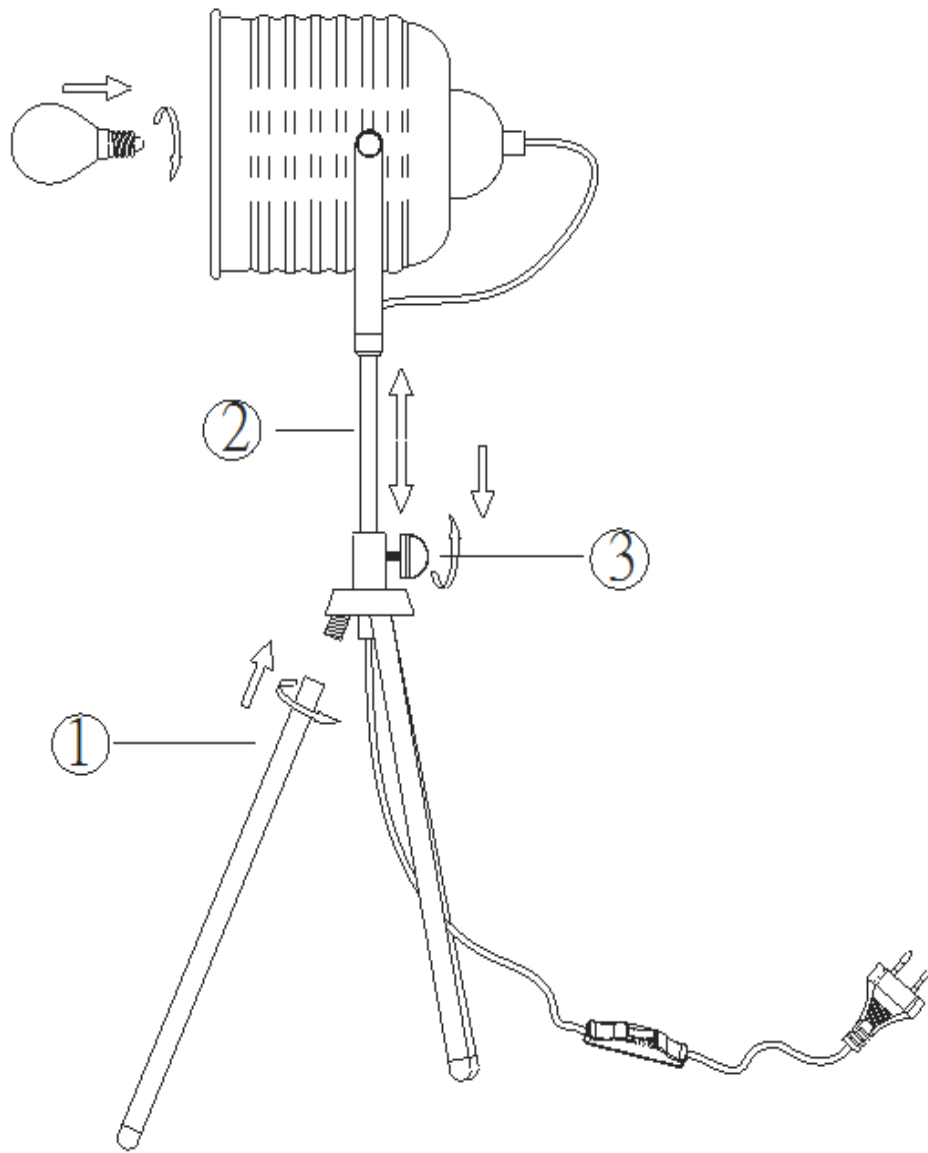

Line drawing of the item (with outline dimensions)

H 62 cm

W 22.5 cm

Item number: 71535/01/XX

Installation drawing (the same as it in its instruction manual)

Technical details

materials used: Metal	
color:	Charcoal / gray brush white
dimnable and how is the fixture dimmable:	ON / OFF
size:	Height: 62cm Length: 22.5cm Width: 22.5cm Net Weight: 2.5kgs
power requirements:	220-240V~50Hz
bulb type and maximum Wattage:	1xE14 Max. 40W
number of bulbs:	1xE14
IP degree:	IP20