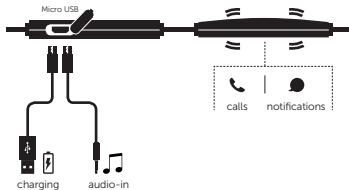

SET UP

1. Charge

100%

2. Turn on & enable Bluetooth

ON + Bluetooth icon

5 sec.

3. Enable Bluetooth

4. Connect