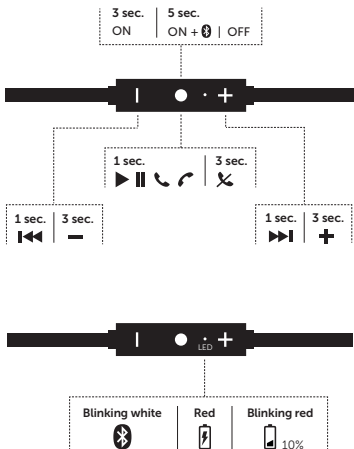

SET UP

1. Charge

100%

2. Turn on & enable Bluetooth

ON + Bluetooth icon

5 sec.

3. Enable Bluetooth

4. Connect