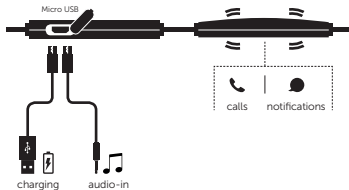

LACE WIRELESS SPORTS EARBUDS MANUAL

freshnrebel.com
#freshnrebel

Keep in touch:

NL / DE / IT / ES / PT / FR / PL

Find the manual in your own language on our website

OVERVIEW

SET UP

1. Charge

100%

2. Turn on & enable Bluetooth

ON + Bluetooth icon

5 sec.

3. Enable Bluetooth

4. Connect