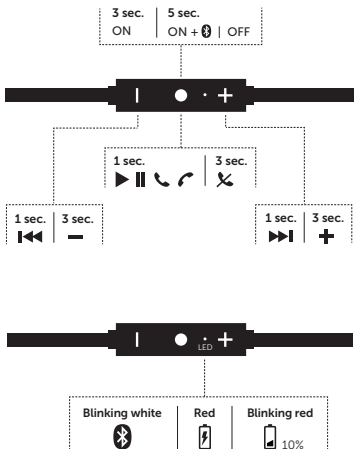

LACE WIRELESS SPORTS EARBUDS MANUAL

freshnrebel.com
#freshnrebel

Keep in touch:

NL / DE / IT / ES / PT / FR / PL

Find the manual in your own language on our website

OVERVIEW

SET UP

1. Charge