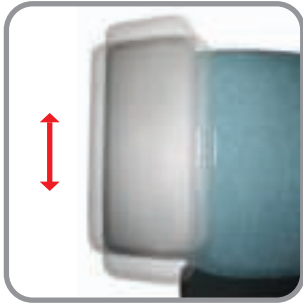

Armrest height

Adjustable backrest

Tilting backrest

Armpad Sliding

Armpad Slide in/out

Sliding Adjustment

BODY

user guide
M22-1-A25M41B20-EU

Gaslift Adjustment

Locking Adjustment

Tension Adjustment

Armrest height

Adjustable backrest

Tilting backrest

Armpad Sliding

Armpad Slide in/out