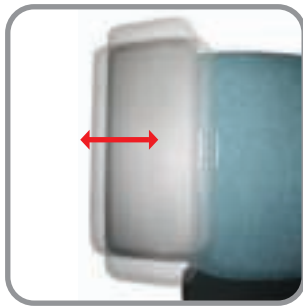

Armrest height

Adjustable backrest

Tilting backrest

Armpad Sliding

Armpad Slide in/out

Sliding Adjustment

BODY

user guide
M22-1-A25M41B20-EU

Gaslift Adjustment

Locking Adjustment

Tension Adjustment

Armrest height

Adjustable backrest

Tilting backrest

Armpad Sliding

Armpad Slide in/out