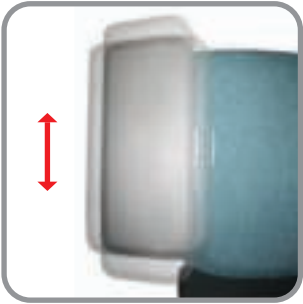

Armrest height

Adjustable backrest

Tilting backrest

Armpad Sliding

Armpad Slide in/out

Sliding Adjustment

BODY

user guide
M22-1-A25M41B20-EU

Gaslift Adjustment

Locking Adjustment

Tension Adjustment

Armrest height

Adjustable backrest

Tilting backrest

Armpad Sliding

Armpad Slide in/out

Sliding Adjustment

Gaslift Adjustment

Locking Adjustment

Tension Adjustment

BODY

user guide
M22-1-A25M41B15-EU