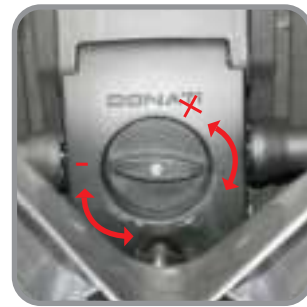

Armrest height

Adjustable backrest

Tilting backrest

Armpad Sliding

Armpad Slide in/out

Sliding Adjustment

BODY

user guide
M22-1-A25M41B20-EU

Gaslift Adjustment

Locking Adjustment

Tension Adjustment

Armrest height

Adjustable backrest

Tilting backrest

Armpad Sliding

Armpad Slide in/out

Sliding Adjustment

Gaslift Adjustment

Locking Adjustment

Tension Adjustment

BODY

user guide
M22-1-A25M41B15-EU