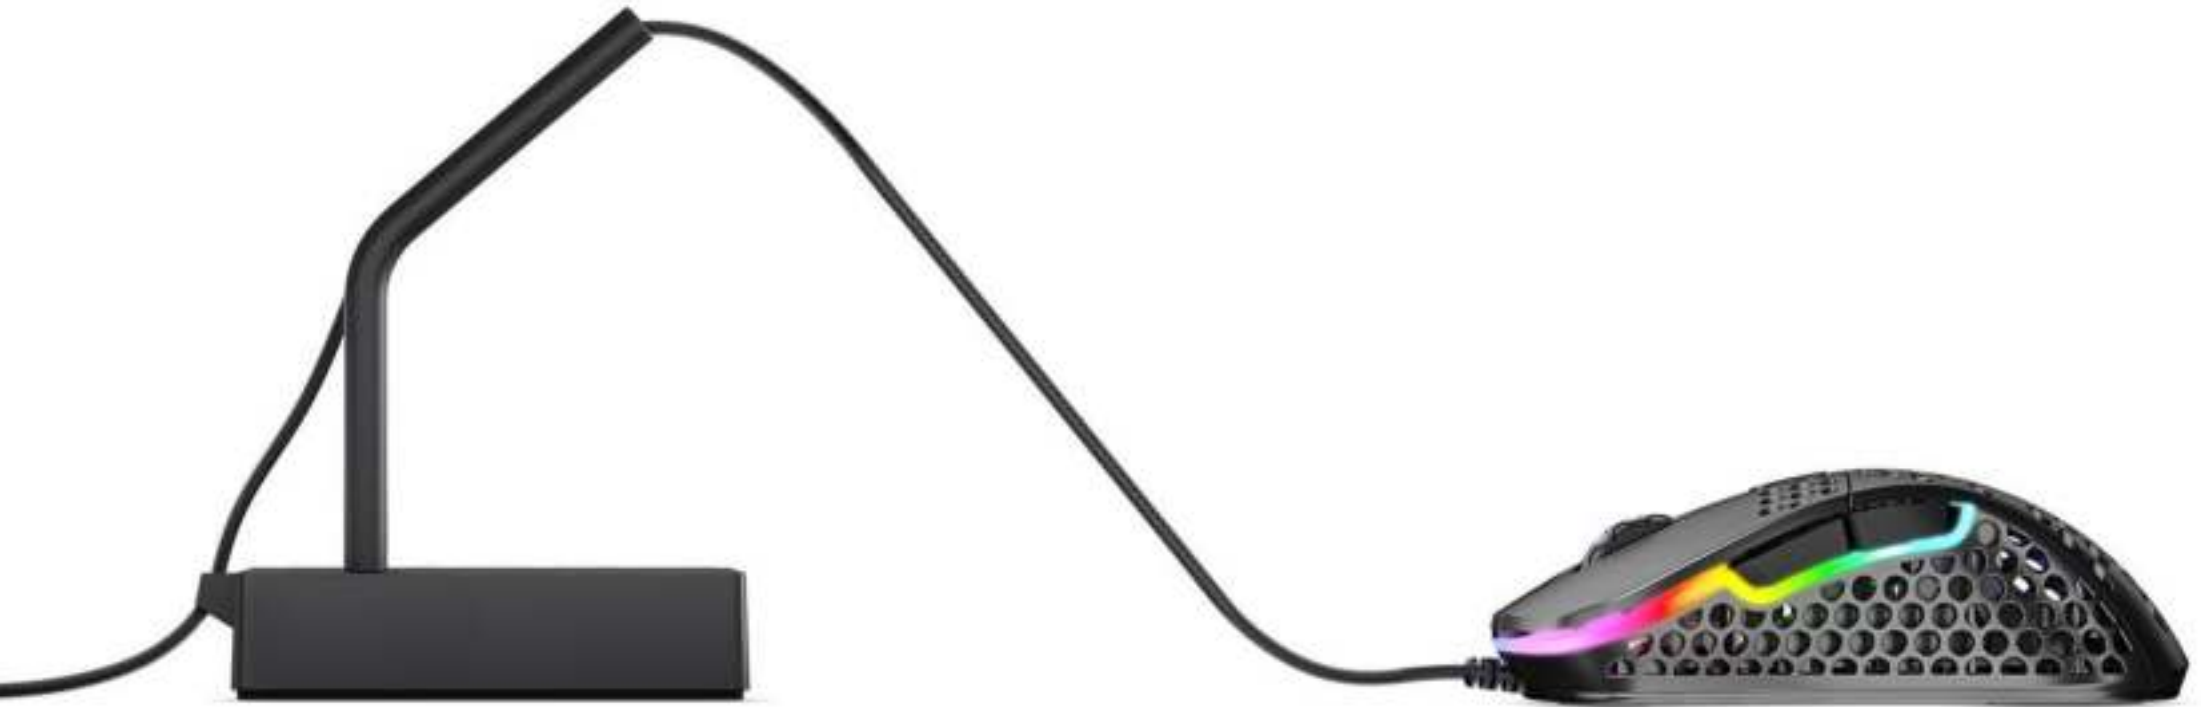

xtrfy

XTRFY B4 - MOUSE BUNGEE FOR SMOOTHER GAMING

LIFT THE CORD. RAISE YOUR GAME.

Game smoother with the B4. Xtrfy's patented mouse bungee design is made to be both steadier and more flexible – all to help gamers improve their play.

FLEXIBLE ARM.

The idea of using a mouse bungee is to make your mouse movements smoother, so why not make them as smooth as possible? Using a flexible silicone arm instead of the conventional metal spring design, the B4 is designed to follow every swipe without resistance and give you an unmatched wireless feel.

While the arm of the bungee needs to be flexible, the base has to be immovable. Anyone who has had a mouse bungee move or fall over in an intense moment of the game knows the importance of having a low centre of gravity. The B4 is engineered to stay put.

COMPACT DESIGN.

Designed to hit the sweet spot between a small footprint and a stable construction, the B4 is minimalistic on your desk and compact in your bag. Or your pocket.

WINNING INGREDIENTS:

Arm: Flexible silicone