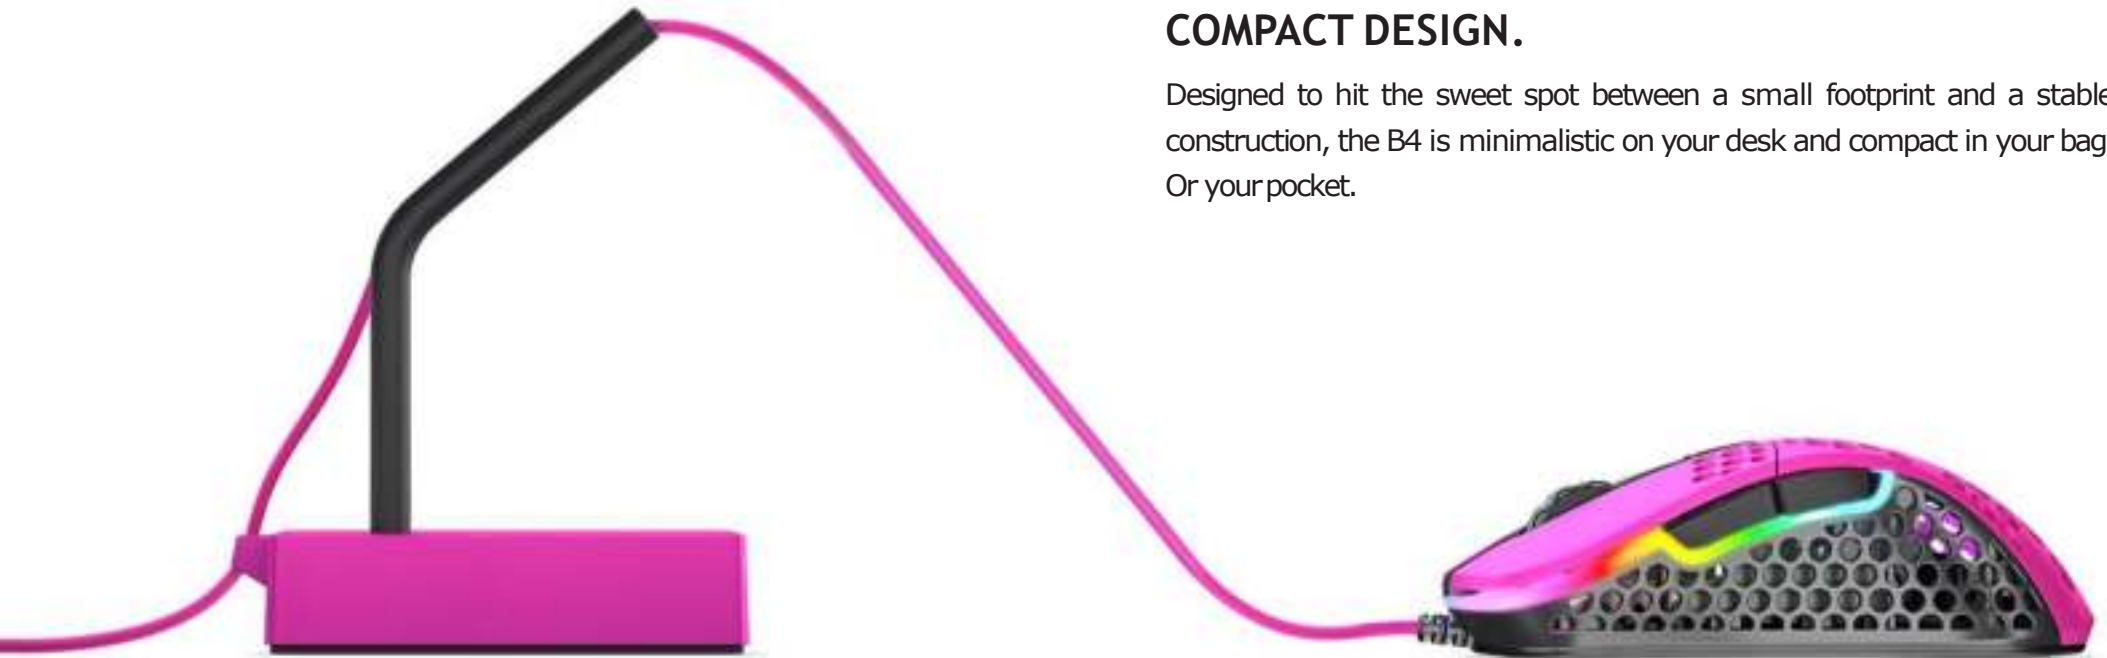

COMPACT DESIGN.

Designed to hit the sweet spot between a small footprint and a stable construction, the B4 is minimalistic on your desk and compact in your bag. Or your pocket.