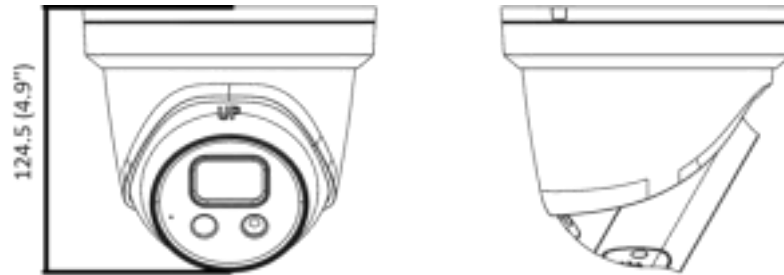

▪ **Dimension**

Unit: mm (inch)

▪ **Accessory**