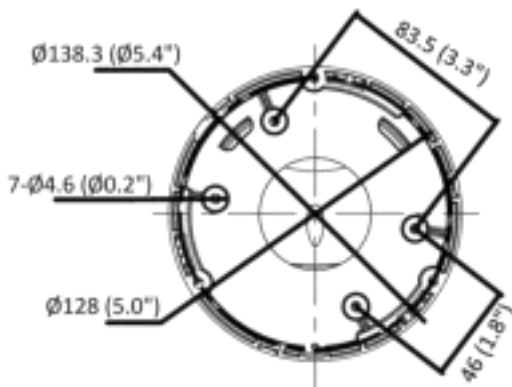

▪ **Dimension**

Unit: mm (inch)

▪ **Accessory**