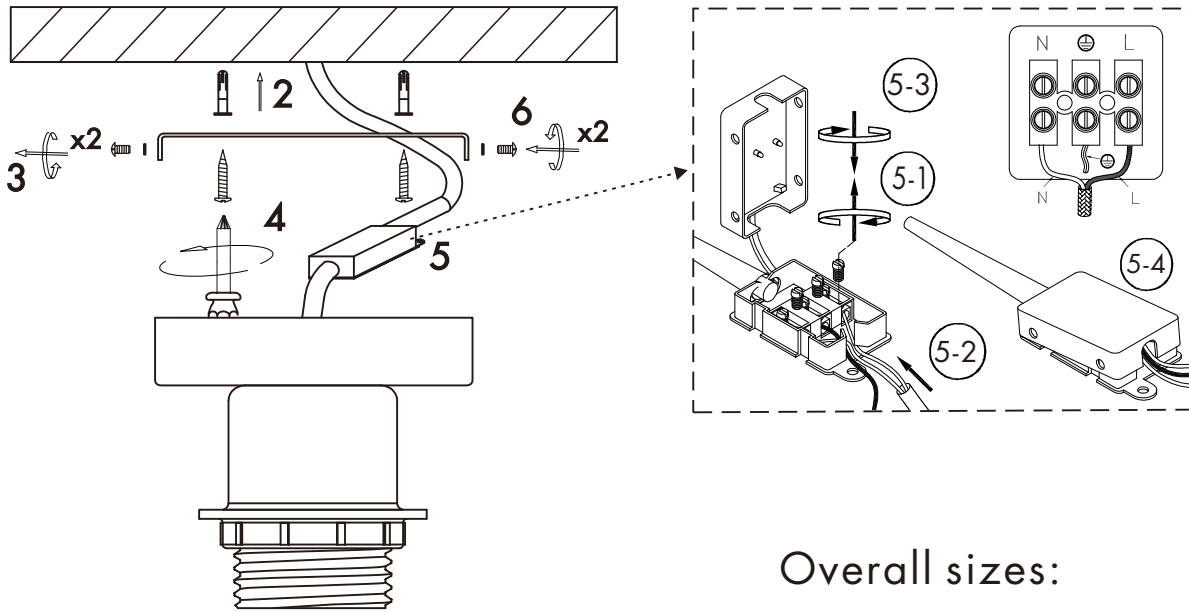

INSTRUCTION MANUAL

220~240V
50Hz

Max. ϕ 150mm
E27 Max. 60W

GUARANTEE
5 YEAR

Combi CL 10cm

Overall sizes: