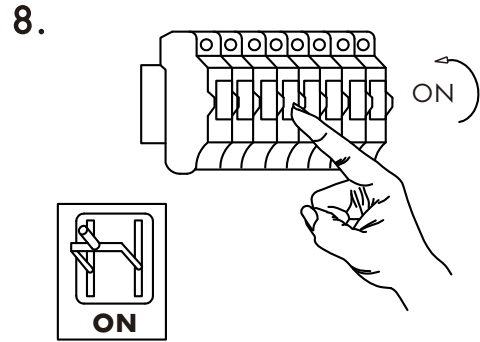

INSTRUCTION MANUAL

220~240V
50Hz

Max. ϕ 150mm
E27 Max. 60W

GUARANTEE
5 YEAR

Combi CL 10cm

Overall sizes: