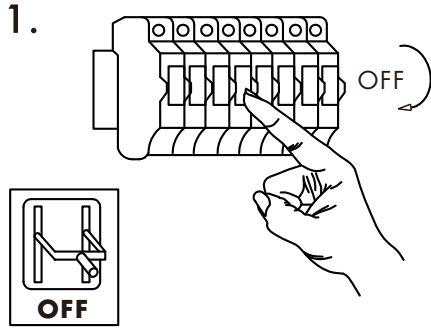

INSTRUCTION MANUAL

220~240V
50Hz

Max. ϕ 150mm
E27 Max. 60W

GUARANTEE
5 YEAR

Combi CL 10cm

Overall sizes: