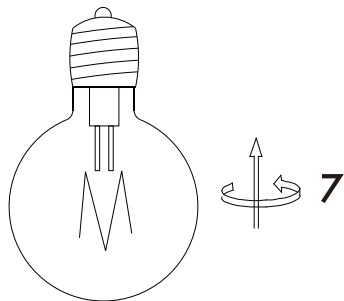

INSTRUCTION MANUAL

220~240V
50Hz

Max. ϕ 150mm
E27 Max. 60W

GUARANTEE
5 YEAR

Combi CL 10cm

Overall sizes: