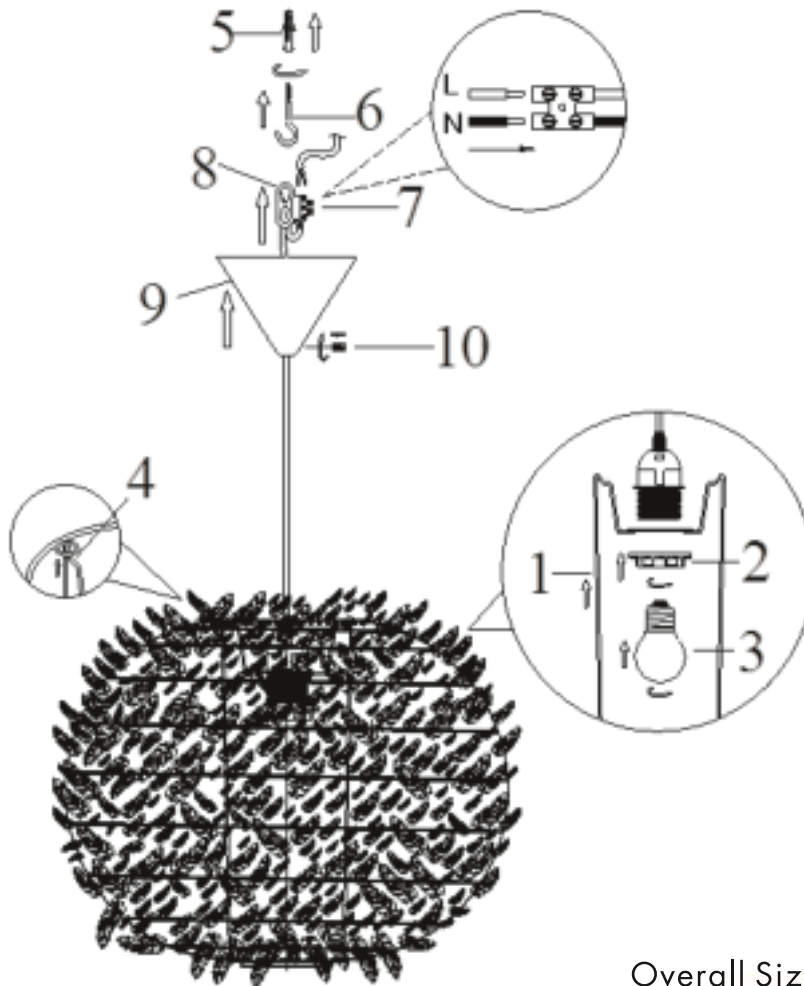

INSTRUCTION MANUAL

Feather HL 40 White
94757

Overall Sizes: