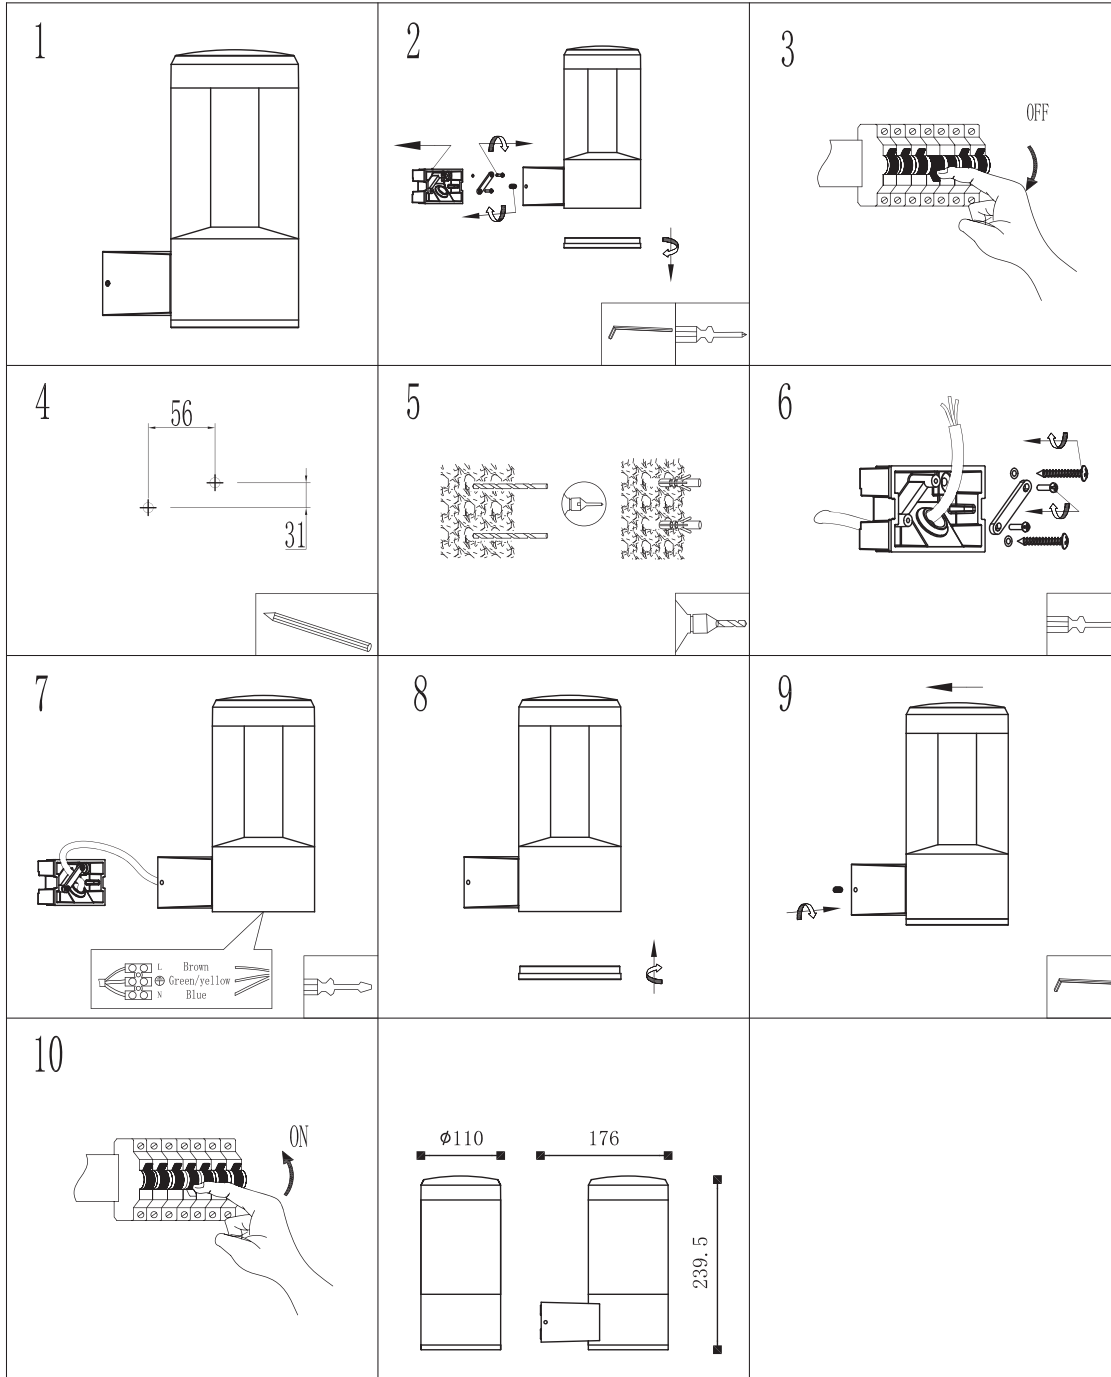

INSTRUCTION MANUAL

220~240V
50Hz

SMD 9W

IP54

Imcus WL Dark Grey
96885

This item contains
unchangeable LED

400	LM
9	W
3000	K
>80	CRI
30000	H
15000	ON/OFF

QAZQA