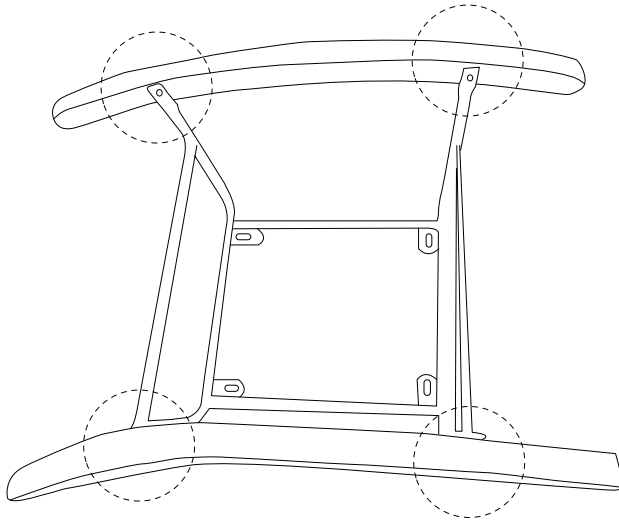

An L-shaped metal bracket is shown inside a circle. To its right is a power drill with a diagonal line through it, indicating it should not be used.	A triangle with an exclamation mark inside, indicating a warning.	A simple clock face with hands.
<p>20'</p>	A triangle with an exclamation mark inside, indicating a warning.	A simple stick figure representing a person.
A rectangular block is shown on a textured base inside a circle. To its right is the same block with a screw being inserted into it, crossed out with a diagonal line.	<p>1</p>	

1

2

3

H

x 2

4

I

x 1