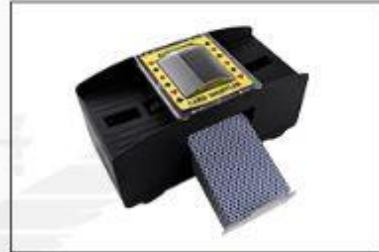

## SHUFFLE QUICKLY

- Can play up to 2 decks of cards

## SIMPLE OPERATION

- Continue to press the mid button • until finishing shuffle

## BATTERY POWERED

- Powered by four AA batteries
- wireless